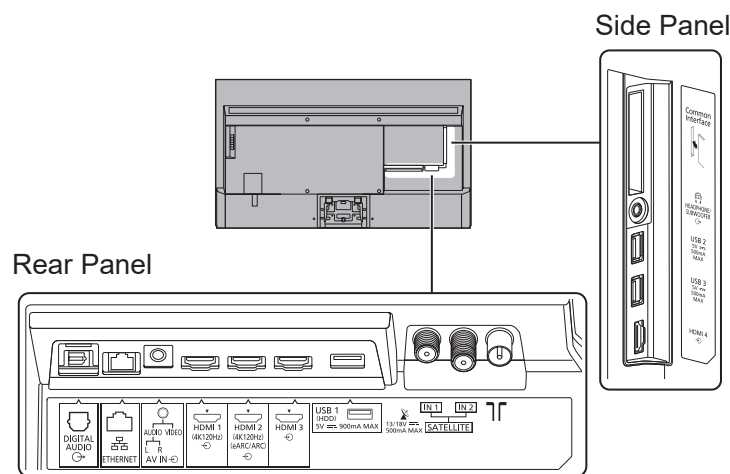

SPECIFICATIONS

| | |
|------------------------|---|
| Dimensions (W x H x D) | 1 069 mm x 682 mm x 300 mm (With Pedestal) 1 069 mm x 622 mm x 67 mm (TV only) |
| Mass | 21.5 kg (With Pedestal) 16.0 kg (TV only) |

DIMENSIONS

JACKS

Note:
To make sure that the OLED TV fits the cabinet properly when a high degree of precision is required, we recommend that you use the OLED TV itself to make the necessary cabinet measurements. Panasonic cannot be responsible for inaccuracies in cabinet design or manufacture.