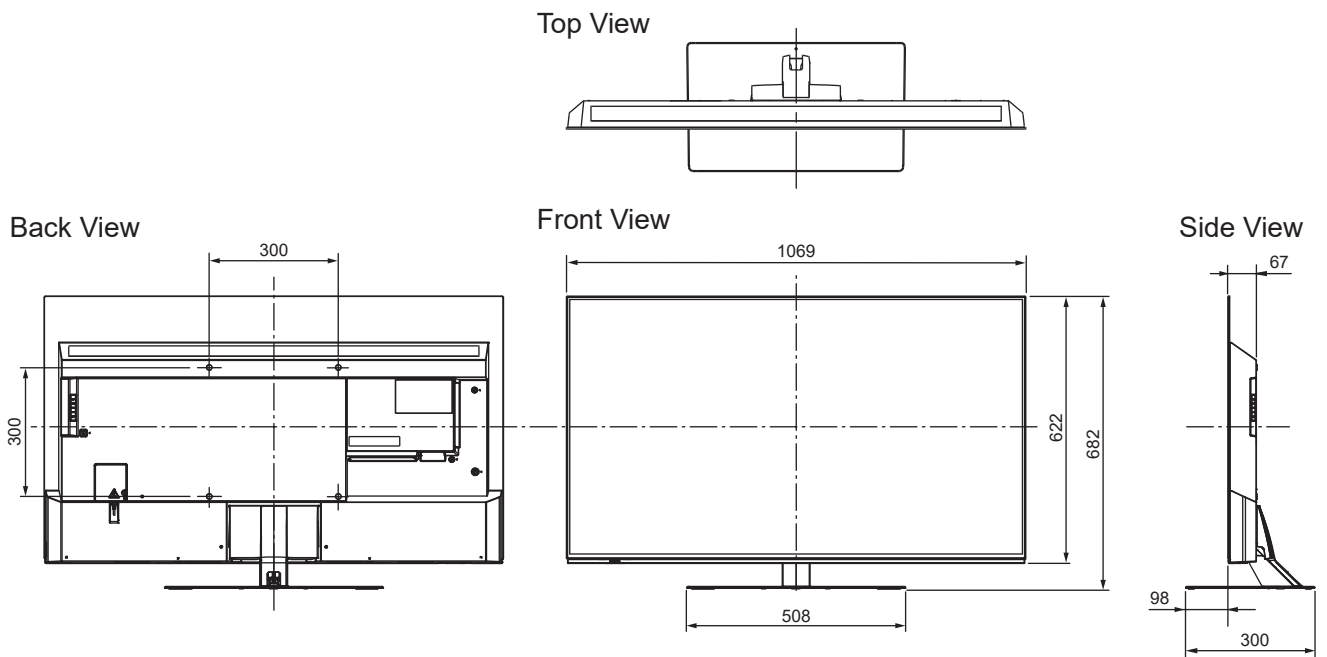

SPECIFICATIONS

| | |
|------------------------|---|
| Dimensions (W x H x D) | 1 069 mm x 682 mm x 300 mm (With Pedestal) 1 069 mm x 622 mm x 67 mm (TV only) |
| Mass | 21.5 kg (With Pedestal) 16.0 kg (TV only) |

DIMENSIONS

JACKS

Note:
To make sure that the OLED TV fits the cabinet properly when a high degree of precision is required, we recommend that you use the OLED TV itself to make the necessary cabinet measurements. Panasonic cannot be responsible for inaccuracies in cabinet design or manufacture.

Specifications are subject to change without notice.
Non-metric weights and measurements are approximate.