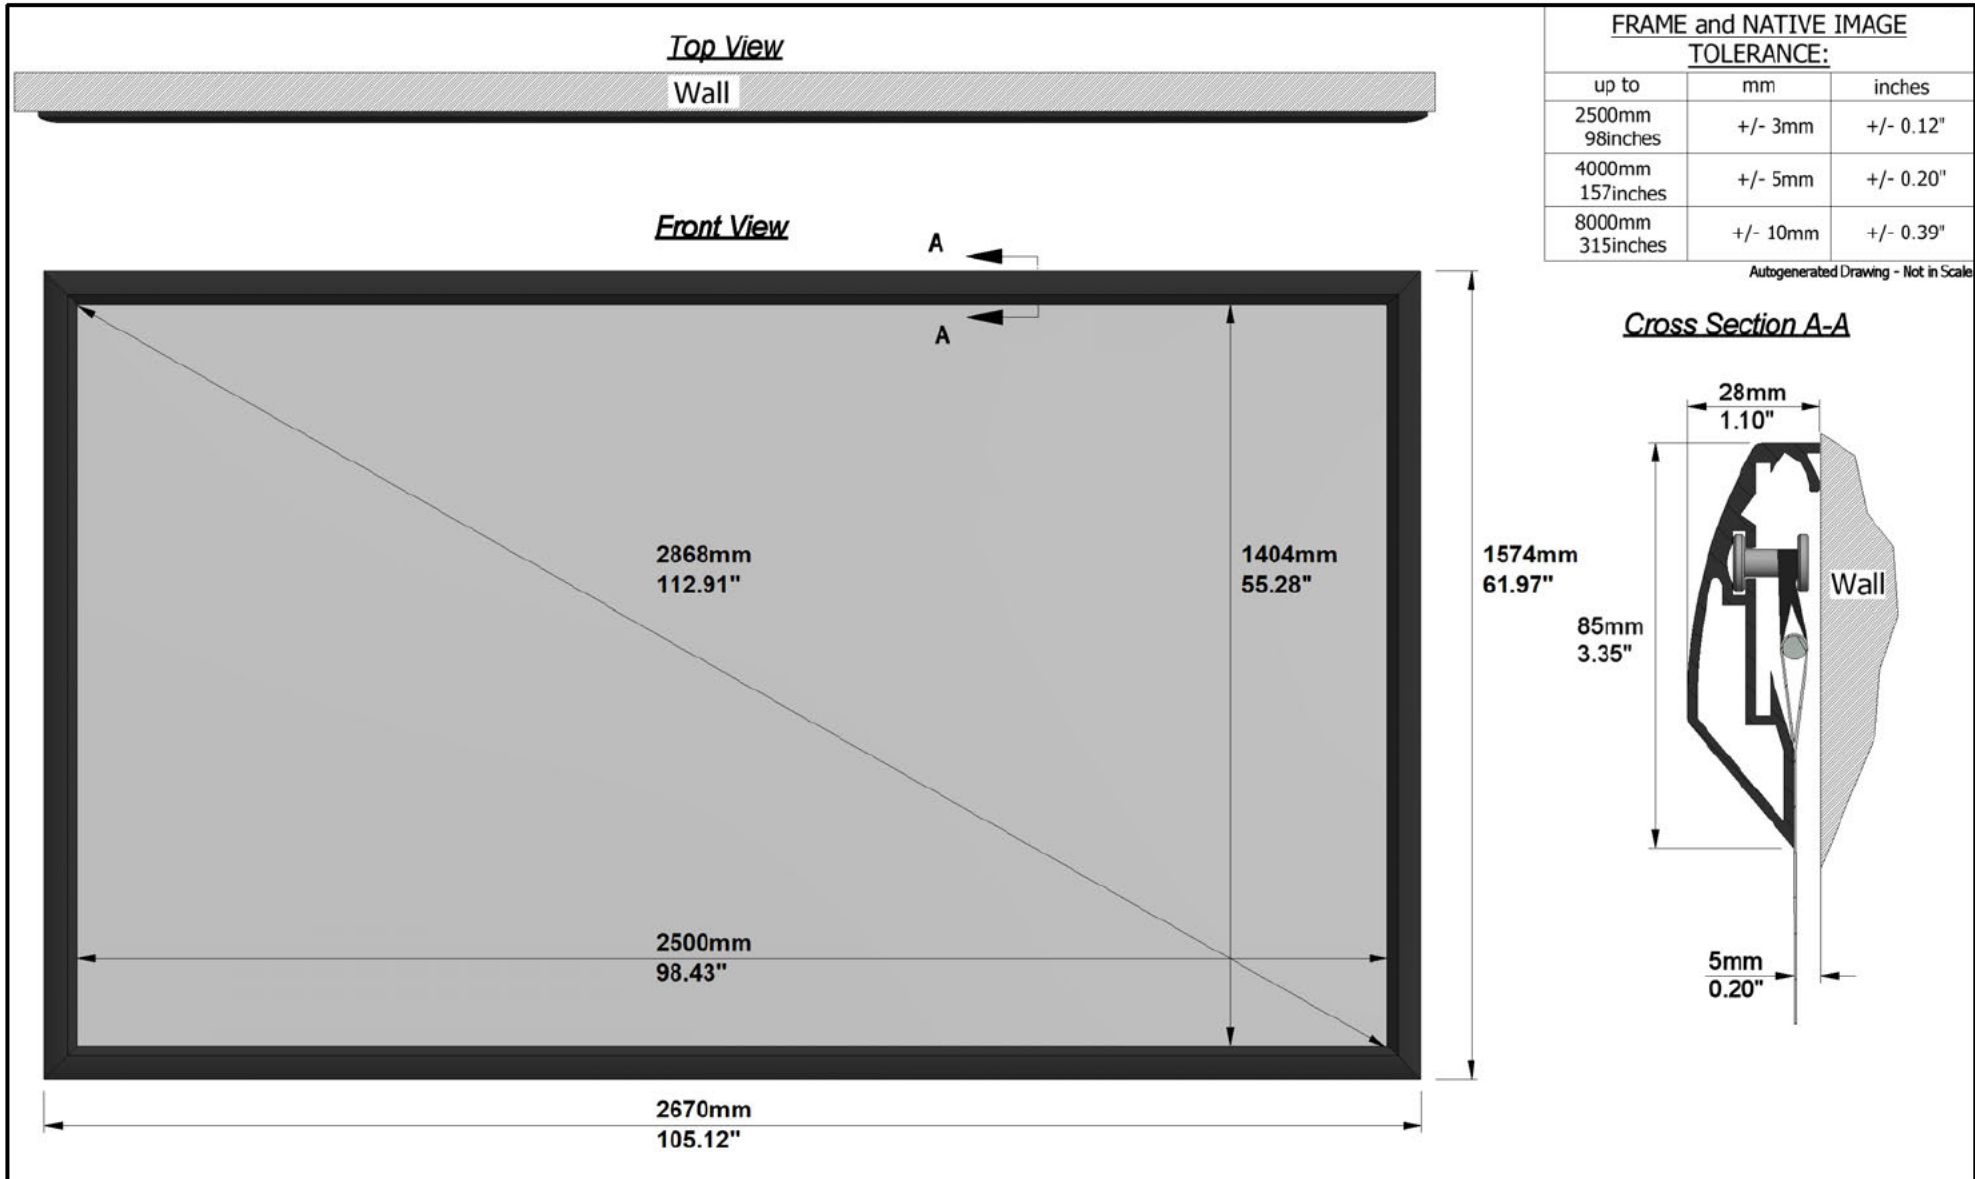

SCREEN CONFIGURATION SUMMARY

PROJECT: WP22-07536 - 2500 PLANO RW2

SCREEN: PFIXPLANO-00910 - 2500-PLANO-1.78-RW2