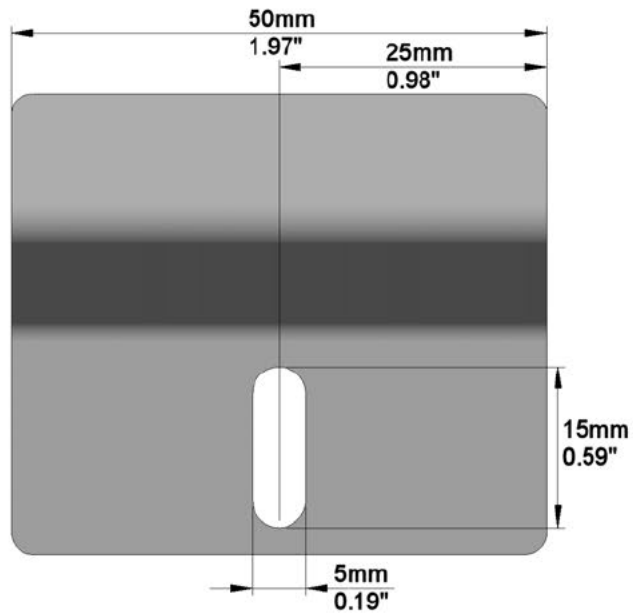

SCREEN CONFIGURATION SUMMARY

PROJECT: WP22-07536 - 2500 PLANO RW2

SCREEN: PFIXPLANO-00910 - 2500-PLANO-1.78-RW2

SCREEN:

PFIXPLANO-00910

Description: 2500-PLANO-1.78-RW2
Description 2: Overall size 2.670x1.574 mm
Screen Model: Plano
Native Aspect Ratio: 1.78 Widescreen TV (16:9)
Fabric: Reference White 2
Dimension Range: 2500 mm Viewing Area

SCREEN: PFIXPLANO-00910 - 2500-PLANO-1.78-RW2

MOUNTING BRACKETS AND INSTALLATION VIEW:

PACKAGING INFORMATION:

ESTIMATED SCREEN NET WEIGHT:

	SHIPPING DIMENSIONS				NUMBER OF BOXES	TOTAL SHIPPING WEIGHT	
	LENGTH	DEPTH	HEIGHT	PALLET HEIGHT		kg	lbs
mm	2850mm	150mm	180mm	290mm	1	kg	22.20
inches	112.20"	5.91"	7.09"	11.42"		lbs	48.84

Autogenerated Drawing - Not in Scale

Detail A