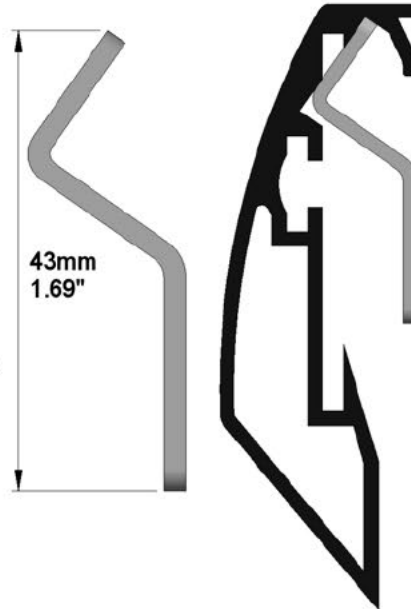

SCREEN CONFIGURATION SUMMARY

PROJECT: WP22-07536 - 2500 PLANO RW2

SCREEN: PFIXPLANO-00910 - 2500-PLANO-1.78-RW2

SCREEN:

PFIXPLANO-00910

Description: 2500-PLANO-1.78-RW2
Description 2: Overall size 2.670x1.574 mm
Screen Model: Plano
Native Aspect Ratio: 1.78 Widescreen TV (16:9)
Fabric: Reference White 2
Dimension Range: 2500 mm Viewing Area

SCREEN: PFIXPLANO-00910 - 2500-PLANO-1.78-RW2

MOUNTING BRACKETS AND INSTALLATION VIEW:

PACKAGING INFORMATION:

ESTIMATED SCREEN NET WEIGHT:

	SHIPPING DIMENSIONS				NUMBER OF BOXES	TOTAL SHIPPING WEIGHT	
	LENGTH	DEPTH	HEIGHT	PALLET HEIGHT		kg	lbs
mm	2850mm	150mm	180mm	290mm	1	kg	22.20
inches	112.20"	5.91"	7.09"	11.42"		lbs	48.84

Autogenerated Drawing - Not in Scale

Detail A