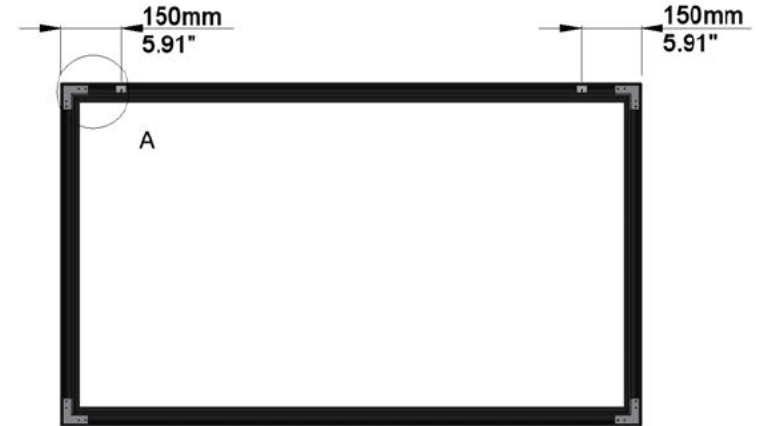

SCREEN CONFIGURATION SUMMARY

PROJECT: WP22-07536 - 2500 PLANO RW2

SCREEN: PFIXPLANO-00910 - 2500-PLANO-1.78-RW2

SCREEN:

PFIXPLANO-00910

Description: 2500-PLANO-1.78-RW2
Description 2: Overall size 2.670x1.574 mm
Screen Model: Plano
Native Aspect Ratio: 1.78 Widescreen TV (16:9)
Fabric: Reference White 2
Dimension Range: 2500 mm Viewing Area

SCREEN: PFIXPLANO-00910 - 2500-PLANO-1.78-RW2

MOUNTING BRACKETS AND INSTALLATION VIEW:

PACKAGING INFORMATION:

ESTIMATED SCREEN NET WEIGHT:

	SHIPPING DIMENSIONS				NUMBER OF BOXES	TOTAL SHIPPING WEIGHT	
	LENGTH	DEPTH	HEIGHT	PALLET HEIGHT		kg	lbs
mm	2850mm	150mm	180mm	290mm	1	kg	22.20
inches	112.20"	5.91"	7.09"	11.42"		lbs	48.84

Autogenerated Drawing - Not in Scale

Detail A