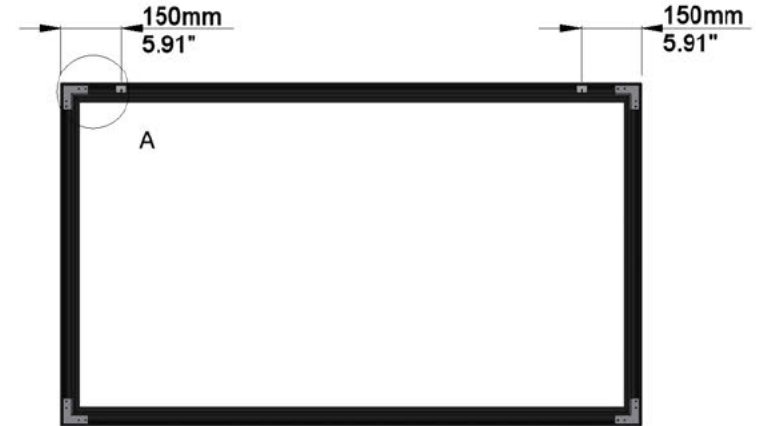

SCREEN CONFIGURATION SUMMARY

PROJECT: WP22-07544 - 2500 PLANO RG2

SCREEN: PFIXPLANO-00942 - 2500-PLANO-1.78-RG2

SCREEN:

PFIXPLANO-00942

Description: 2500-PLANO-1.78-RG2
Description 2: Overall size 2.670x1.574 mm
Screen Model: Plano
Native Aspect Ratio: 1.78 Widescreen TV (16:9)
Fabric: Reference Grey 2
Dimension Range: 2500 mm Viewing Area

SCREEN: PFIXPLANO-00942 - 2500-PLANO-1.78-RG2

MOUNTING BRACKETS AND INSTALLATION VIEW:

PACKAGING INFORMATION:

ESTIMATED SCREEN NET WEIGHT:

	SHIPPING DIMENSIONS				NUMBER OF BOXES	TOTAL SHIPPING WEIGHT	
	LENGTH	DEPTH	HEIGHT	PALLET HEIGHT		kg	lbs
mm	2850mm	150mm	180mm	290mm	1	kg	22.20
inches	112.20"	5.91"	7.09"	11.42"		lbs	48.84

Autogenerated Drawing - Not in Scale

Detail A