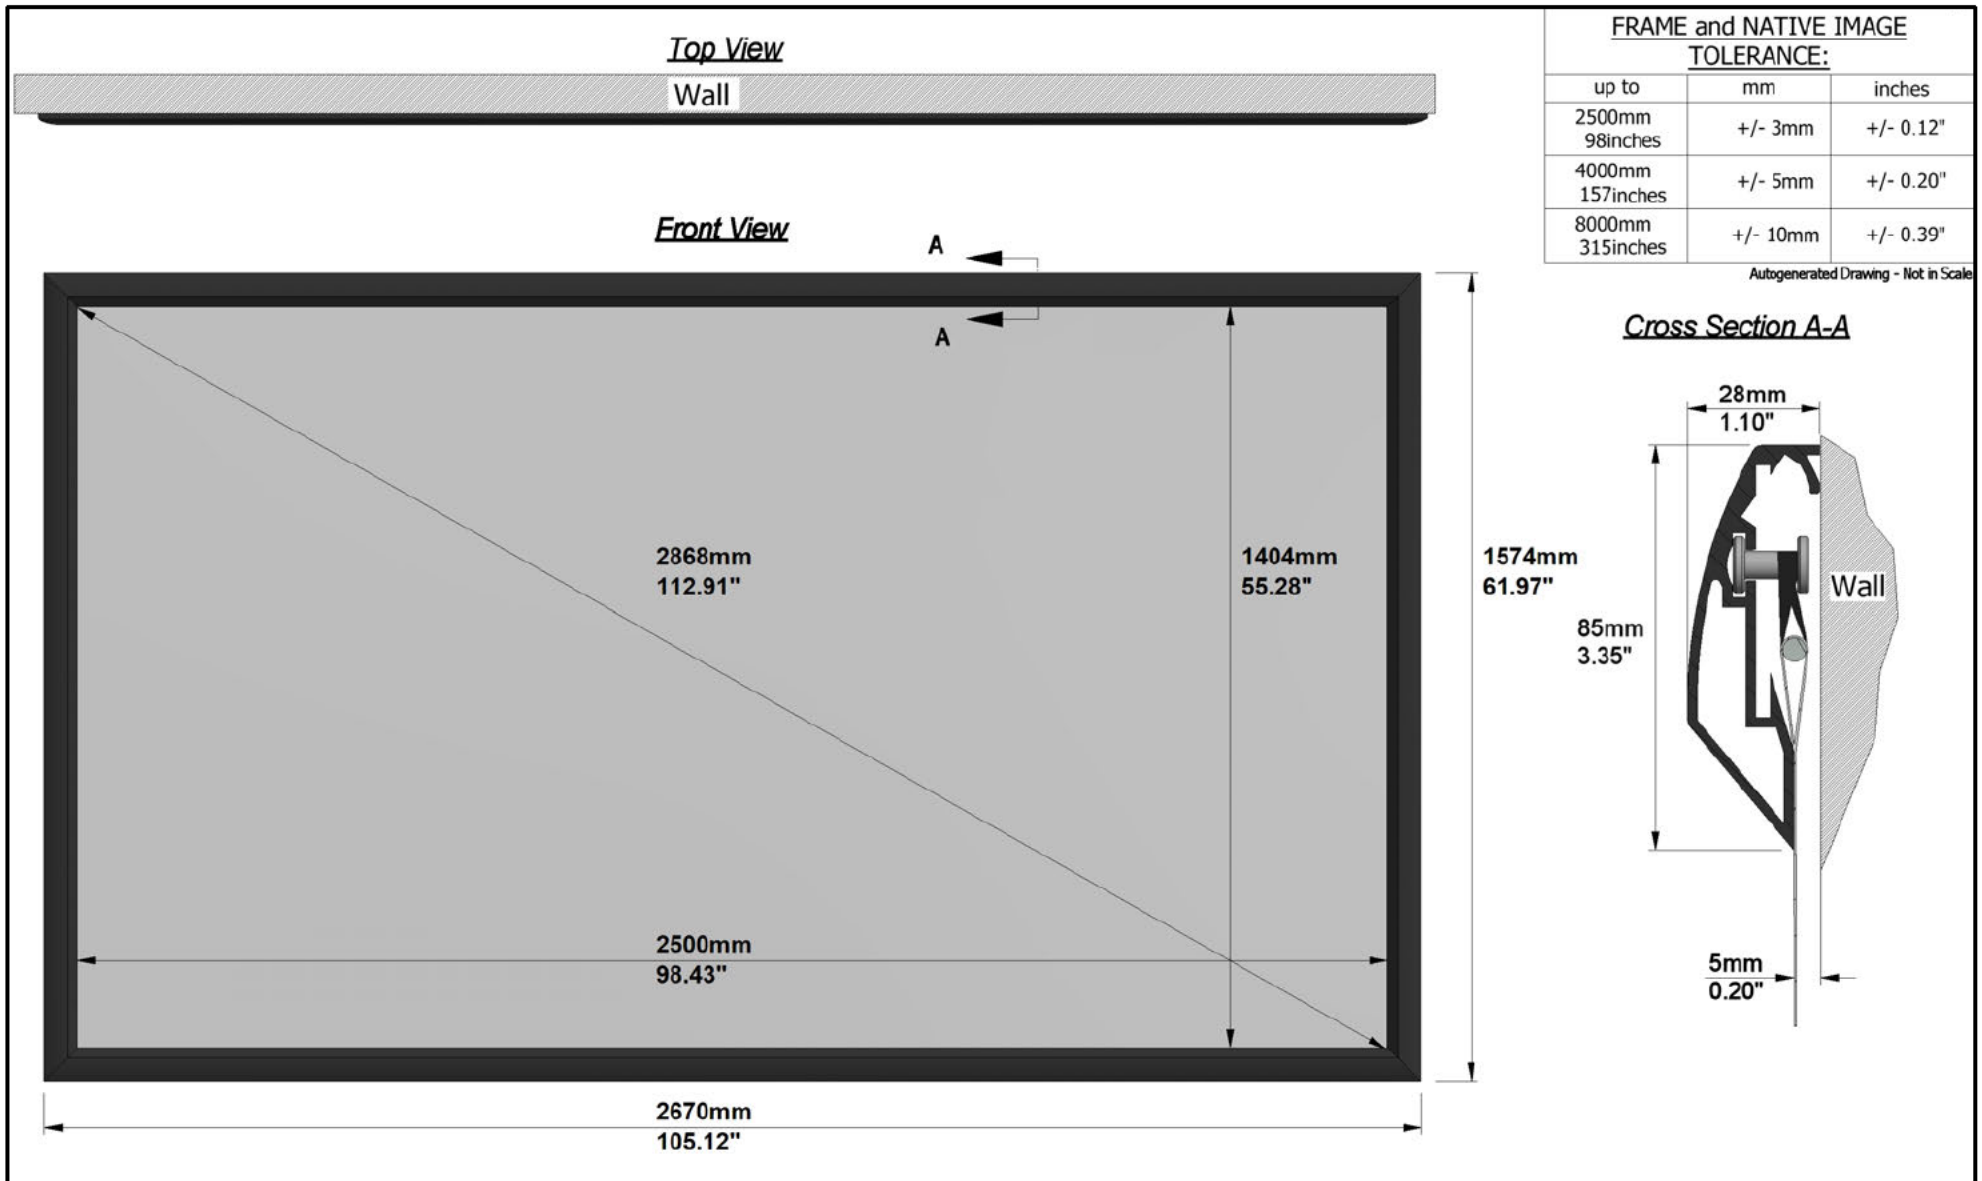

SCREEN CONFIGURATION SUMMARY

PROJECT: WP22-07544 - 2500 PLANO RG2

SCREEN: PFIXPLANO-00942 - 2500-PLANO-1.78-RG2