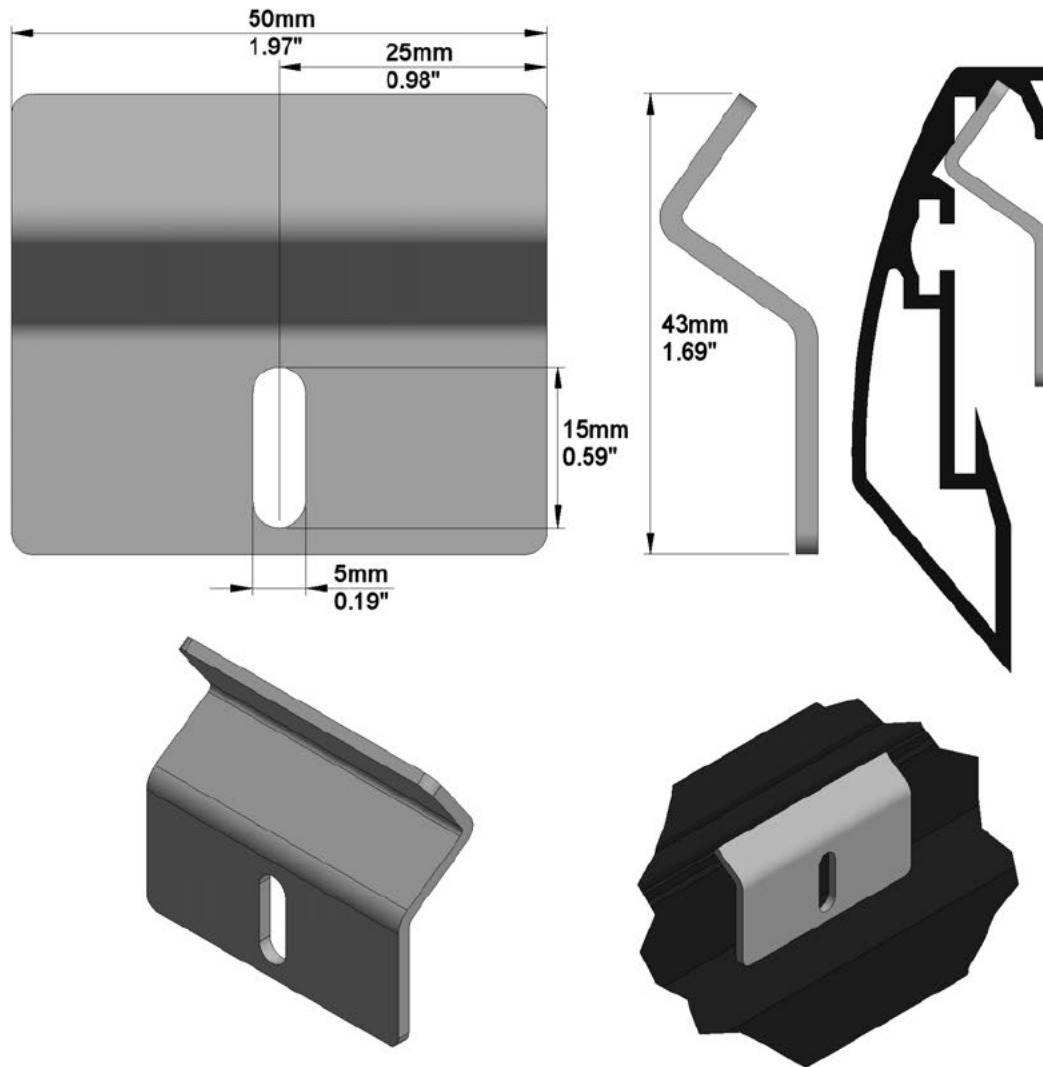

SCREEN: PFIXPLANO-00942 - 2500-PLANO-1.78-RG2

MOUNTING BRACKETS AND INSTALLATION VIEW:

PACKAGING INFORMATION:

ESTIMATED SCREEN NET WEIGHT:

	SHIPPING DIMENSIONS				NUMBER OF BOXES	TOTAL SHIPPING WEIGHT	
	LENGTH	DEPTH	HEIGHT	PALLET HEIGHT		kg	lbs
mm	2850mm	150mm	180mm	290mm	1	kg	22.20
inches	112.20"	5.91"	7.09"	11.42"		lbs	48.84

Autogenerated Drawing - Not in Scale

Detail A