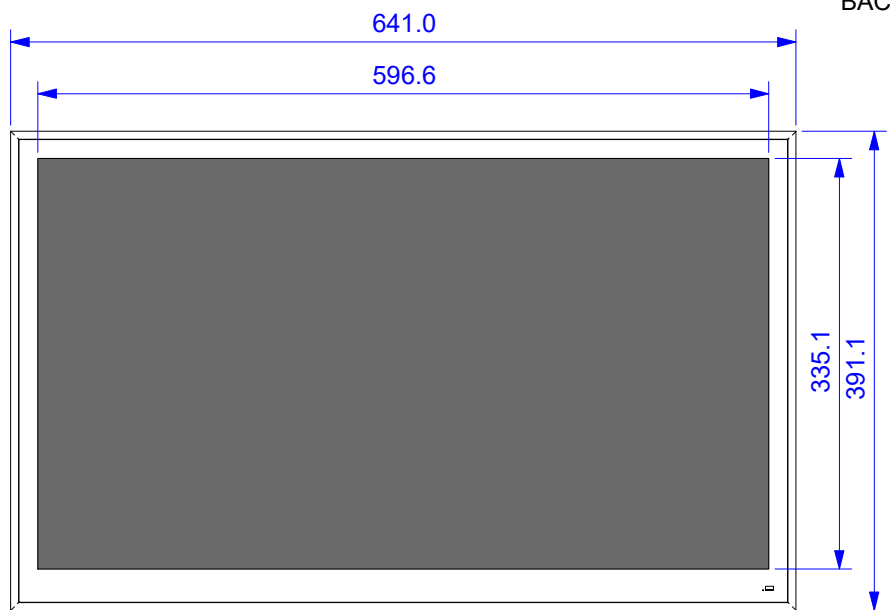

TOP

BACK

SIDE

IMPORTANT NOTICE
This product is intended for indoor use only. It is not to be used outdoors. Please refer to the user manual for more information.
All trademarks are the property of their respective owners. © 2012 Videotree Inc.

VIDEOTREE

TITLE	27 Lifestyle In Wall		
SIZE	General		
SCALE		MM	IN
DATE	10/2012	DATE	10/2012

No. SK VTL 271