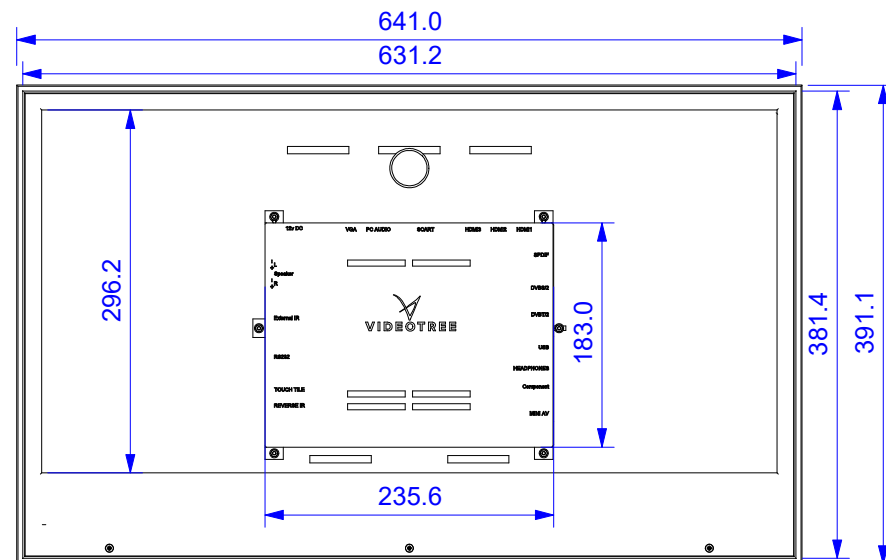

TOP

FRONT

SIDE

IMPORTANT NOTICE
This product is intended for indoor use only. It is not to be used outdoors. Please refer to the user manual for more information.
All trademarks are the property of their respective owners. © 2012 Videotree Inc.

VIDEOTREE

TITLE	27 Lifestyle In Wall		
SIZE	General		
SCALE		MM	IN
DATE	10/2012	DATE	10/2012

No. SK VTL 271