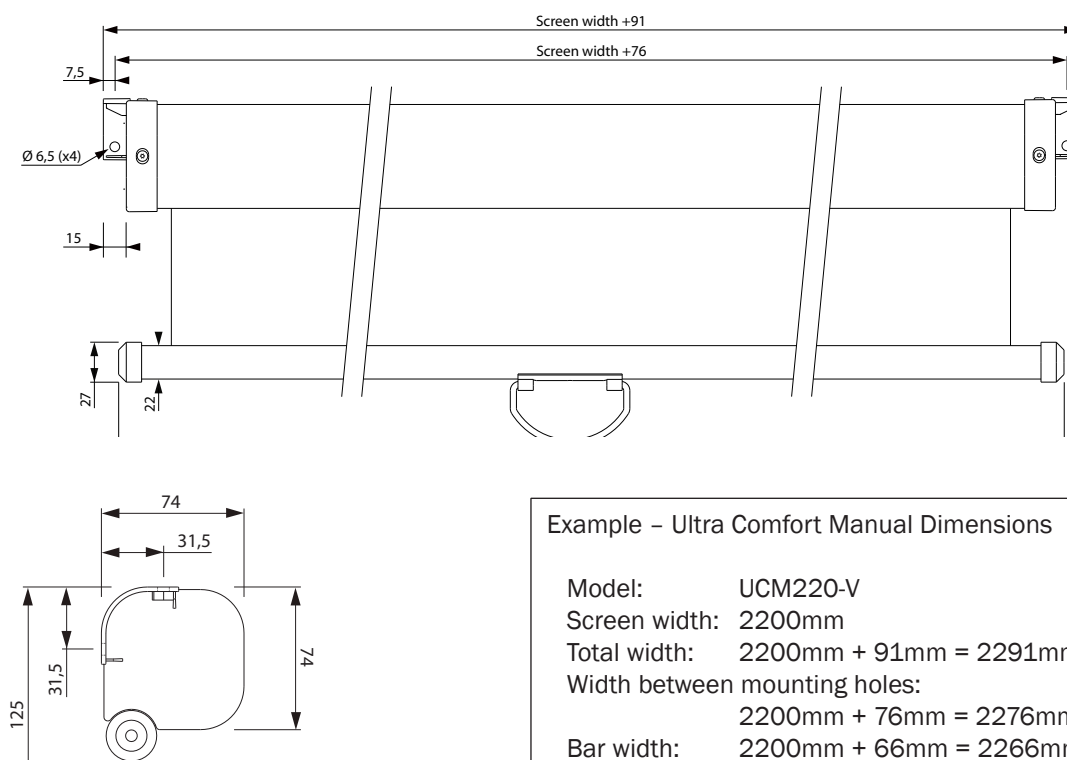

This manual pull-down screen has a discrete metal handle at the bottom of the screen for easygoing use.

The screen surface is of a strong matt white front material with a black black-out backing and keeps the optimal gain of 1.0. The result is a screen surface which reproduces an image with perfect colour rendition and clear contrast of white and black.

Screen Dimensions

Example - Ultra Comfort Manual Dimensions	
Model:	UCM220-V
Screen width:	2200mm
Total width:	2200mm + 91mm = 2291mm
Width between mounting holes:	2200mm + 76mm = 2276mm
Bar width:	2200mm + 66mm = 2266mm

Screen Surface

Matt white front projection surface. Black backing. Fibre glass supported. Gain 1.0

Projection Formats

- 1:1 No black frame.
- 4:3 Black frame, 5 cm (left - bottom - right).
- 16:10 Black frame, 5 cm (left - bottom - right).
- 16:9 Black frame, 5 cm (left - bottom - right).

Packaging Dimensions

Screen width	Box length
1800	2040
2000	2240
2200	2440
2400	2640

All dimensions in this document are in mm.

Article Numbers for Ultra Comfort Manual

Format: 1 : 1			Format: 4 : 3				Format: 16 : 10				Format: 16 : 9			
ART. NO	SCREEN SIZE WIDTH x HEIGHT	WT. KG	ART. NO	SCREEN SIZE WIDTH x HEIGHT	VIEW. AREA WIDTH x HEIGHT	WT. KG		SCREEN SIZE WIDTH x HEIGHT	VIEW. AREA WIDTH x HEIGHT	WT. KG	ART. NO	SCREEN SIZE WIDTH x HEIGHT	VIEW. AREA WIDTH x HEIGHT	WT. KG
UCM180	1800 x 1800	8,1	UCM180-V	1800 x 1800	1700 x 1275	8,1	UCM180-D	1800 x 1800	1700 x 1065	8,1	UCM180-W	1800 x 1800	1700 x 955	8,1
UCM200	2000 x 2000	9,0	UCM200-V	2000 x 2000	1900 x 1425	9,0	UCM200-D	2000 x 2000	1900 x 1190	9,0	UCM200-W	2000 x 2000	1900 x 1070	9,0
UCM220	2200 x 2200	10,8	UCM220-V	2200 x 2200	2100 x 1575	10,8	UCM220-D	2200 x 2200	2100 x 1315	10,8	UCM220-W	2200 x 2200	2100 x 1180	10,8
UCM240	2400 x 2400	11,8	UCM240-V	2400 x 2200	2300 x 1725	11,8	UCM240-D	2400 x 2200	2300 x 1440	11,8	UCM240-W	2400 x 2200	2300 x 1295	11,8