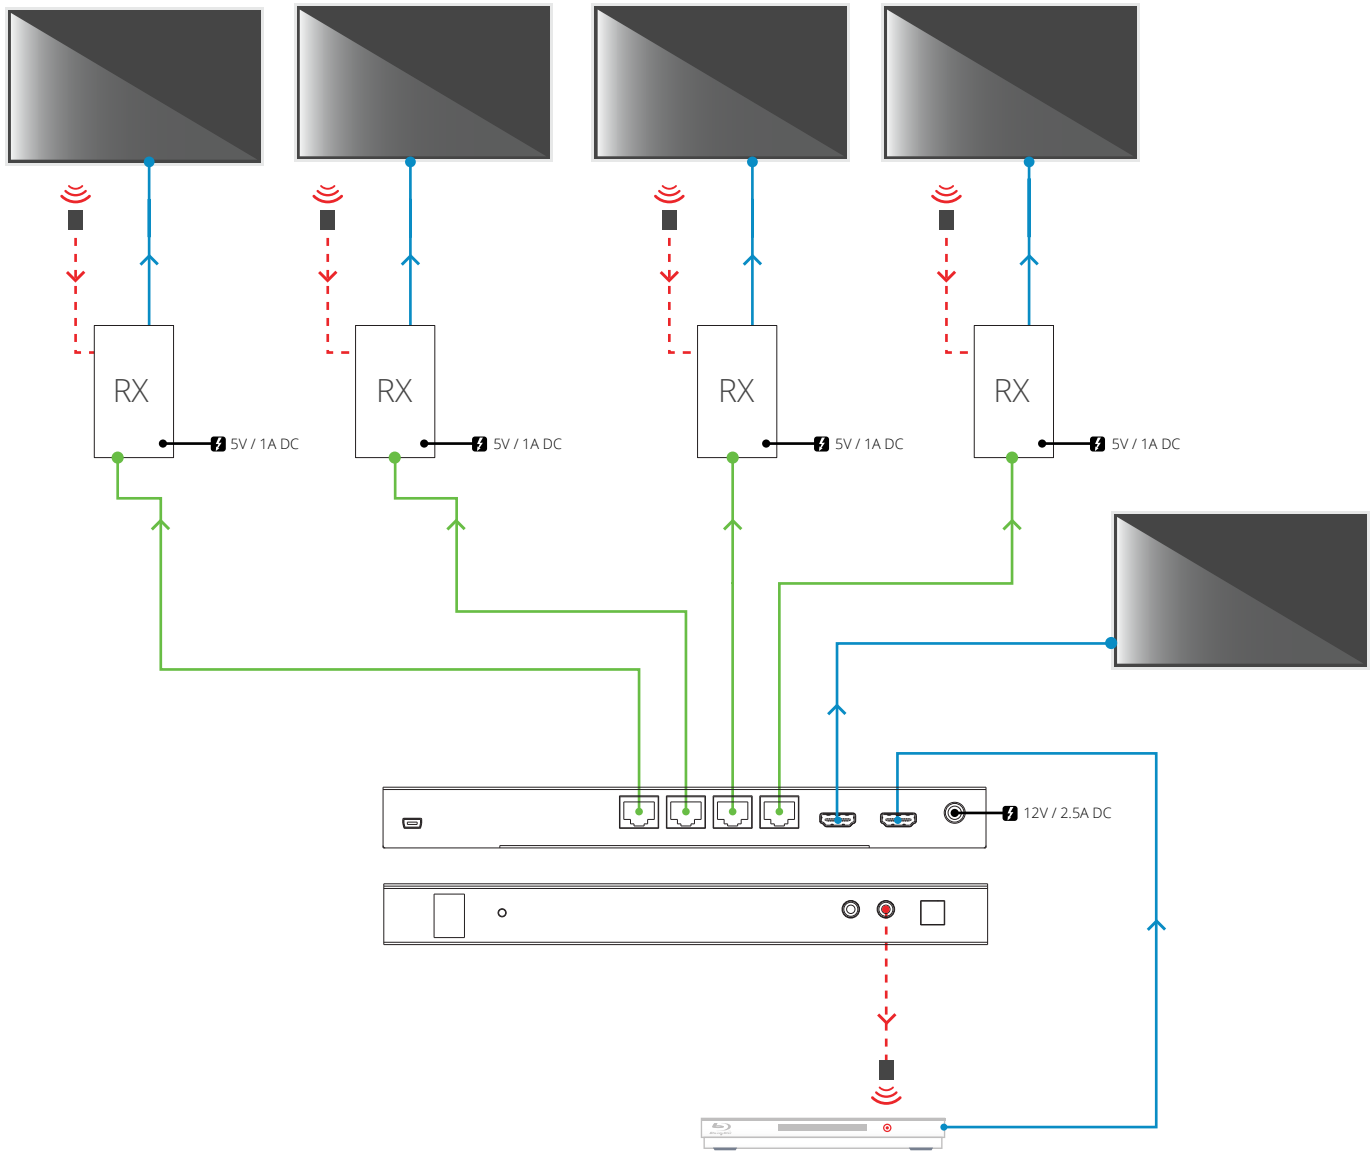

mHub 2K 1x4 Matrix - Connection Diagram

Key

- - - IR cable
- HDMI cable - 25m / 82ft Max
- HDMI over cat cable - 50m / 164ft Max
- ● ● ● Connection
- > > > > Direction
-))) IR Transmitter
- (((IR Receiver