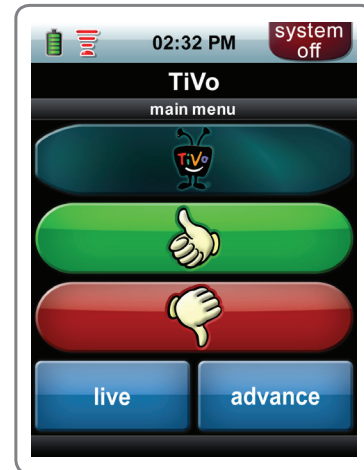

Customize away!

The MX-1200 boasts a 2.4" color LCD touch screen that can be fully personalized to your liking. With a button press, you can set lighting to match your mood, watch your favorite recorded show, or any combination of events you can dream up. Your URC custom installation professional configures your system to suit your family's needs perfectly.

Plus, enjoy all the extras

Used in conjunction with one of our award-winning RF base stations, the MX-1200 can operate equipment

through walls or cabinet doors. This means you don't have to be in the same room as your stereo or TV but you can still control them entirely. The MX-1200 includes a rechargeable Lithium-Ion battery and an attractive tabletop charging cradle. And, it employs URCs state-of-the-art "pick up" sensor technology so it remains on when in use yet powers down when left idle.

Automate and control all your A/V products and lighting with the elegant MX-1200 remote.

Tech Talk

- Hard buttons that support virtually every function (power, numeric keys, channel up and down, navigation buttons and more)
- Fast, one-way control for a multitude of A/V components
- Easy setup and installation — uses URC CCP software (no new program for the installer to learn)
- Ability to adjust brightness and conserve energy
- 2.4" color LCD screen
- Communicates direct (IR) or through a base station (RF)
- Customizable graphics for both buttons and backgrounds
- 3 interchangeable buttons
- Variables and conditional logic capable
- **IR range:** 30-50 feet, depending upon environment
- **RF range:** 50-100 feet, depending upon environment
- **RF frequency:** 418 MHz Narrow Band
- **Weight:** 5.73 ounces with battery loaded
- **Size:** 8.46" (H) x 1.97" (W) x 1.02" (D)
- **Battery:** Includes rechargeable battery (Li-Ion) and charging base
- One year USA Limited Warranty