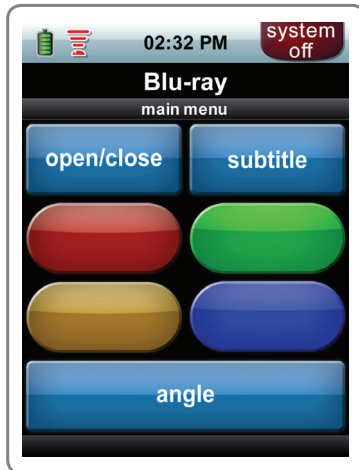

Customize away!

The MX-1200 boasts a 2.4" color LCD touch screen that can be fully personalized to your liking. With a button press, you can set lighting to match your mood, watch your favorite recorded show, or any combination of events you can dream up. Your URC custom installation professional configures your system to suit your family's needs perfectly.

Plus, enjoy all the extras

Used in conjunction with one of our award-winning RF base stations, the MX-1200 can operate equipment

through walls or cabinet doors. This means you don't have to be in the same room as your stereo or TV but you can still control them entirely. The MX-1200 includes a rechargeable Lithium-Ion battery and an attractive tabletop charging cradle. And, it employs URCs state-of-the-art "pick up" sensor technology so it remains on when in use yet powers down when left idle.

Automate and control all your A/V products and lighting with the elegant MX-1200 remote.

Tech Talk

- Hard buttons that support virtually every function (power, numeric keys, channel up and down, navigation buttons and more)
- Fast, one-way control for a multitude of A/V components
- Easy setup and installation — uses URC CCP software (no new program for the installer to learn)
- Ability to adjust brightness and conserve energy
- 2.4" color LCD screen
- Communicates direct (IR) or through a base station (RF)
- Customizable graphics for both buttons and backgrounds
- 3 interchangeable buttons
- Variables and conditional logic capable
- **IR range:** 30-50 feet, depending upon environment
- **RF range:** 50-100 feet, depending upon environment
- **RF frequency:** 418 MHz Narrow Band
- **Weight:** 5.73 ounces with battery loaded
- **Size:** 8.46" (H) x 1.97" (W) x 1.02" (D)
- **Battery:** Includes rechargeable battery (Li-Ion) and charging base
- One year USA Limited Warranty