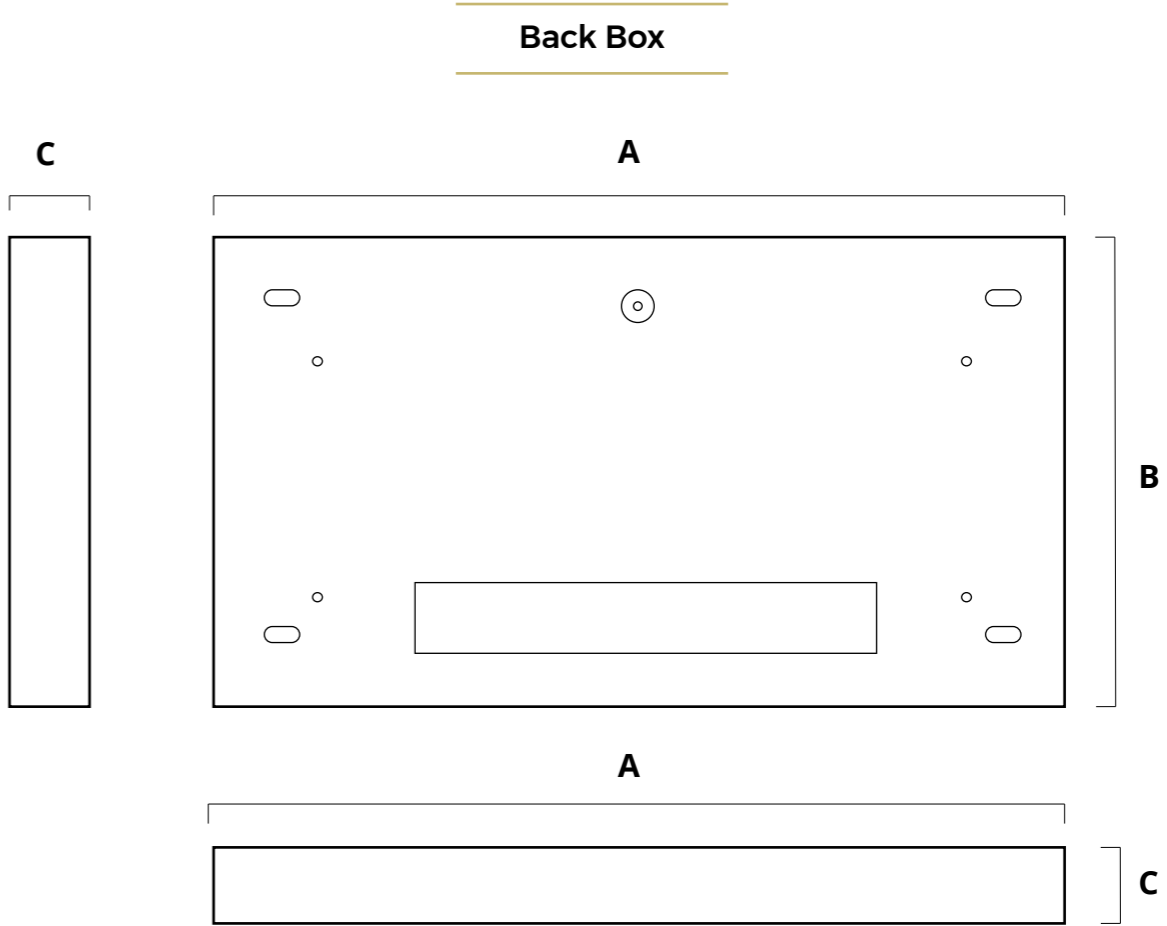

Lifestyle Range Dimensions

Back Box & Television Screen Dimensions

Key	19"	27"	32"	42"	55"
A	452.5	635	741	980	1260.3
B	281.5	386	447	590	741.5
C	44	44	60	60	60
D	458	641.5	747	990	1266
E	287	391.5	451	590	747
F	44	44	60	59	59

Packing Dimensions

Width	553	735	820	1200	1500
Height	497	550	520	650	1200
Depth	180	180	100	100	200
Weight	11kg	16kg	22kg	29kg	40kg

! Measurements are in millimetres (mm) unless otherwise stated.