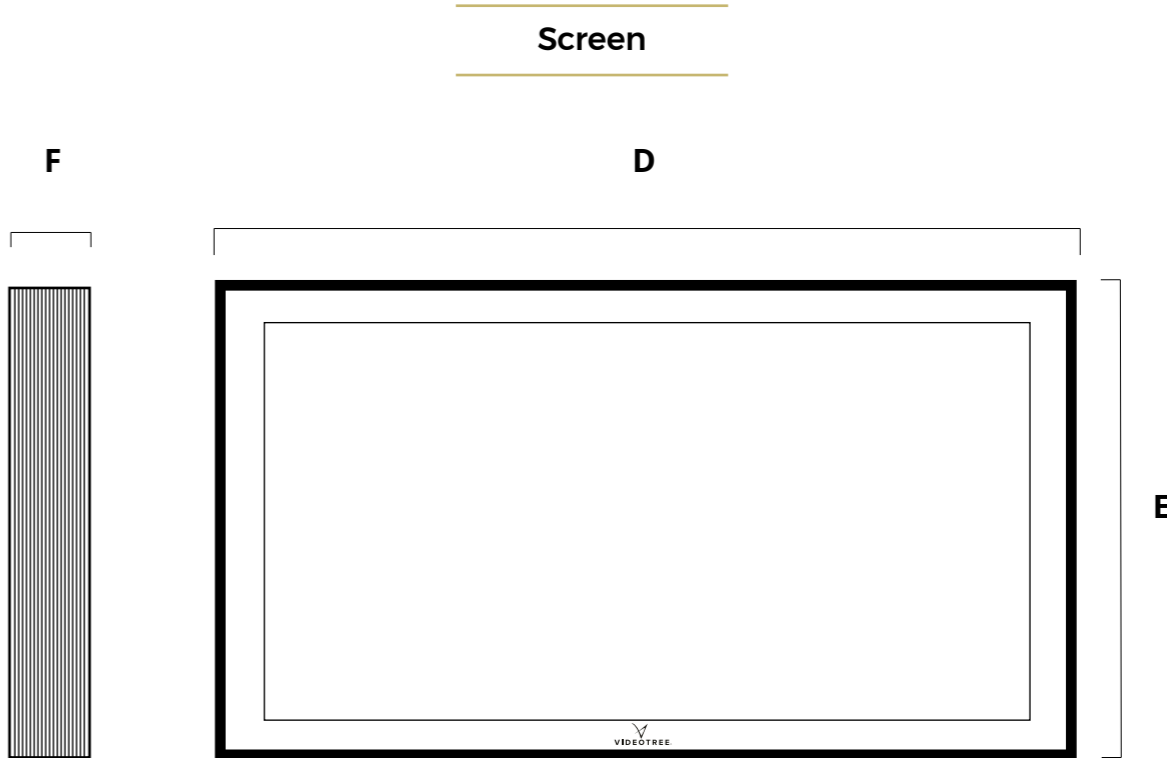

Lifestyle Range Dimensions

Back Box & Television Screen Dimensions

Key	19"	27"	32"	42"	55"
A	452.5	635	741	980	1260.3
B	281.5	386	447	590	741.5
C	44	44	60	60	60
D	458	641.5	747	990	1266
E	287	391.5	451	590	747
F	44	44	60	59	59

Packing Dimensions

Width	553	735	820	1200	1500
Height	497	550	520	650	1200
Depth	180	180	100	100	200
Weight	11kg	16kg	22kg	29kg	40kg

! Measurements are in millimetres (mm) unless otherwise stated.