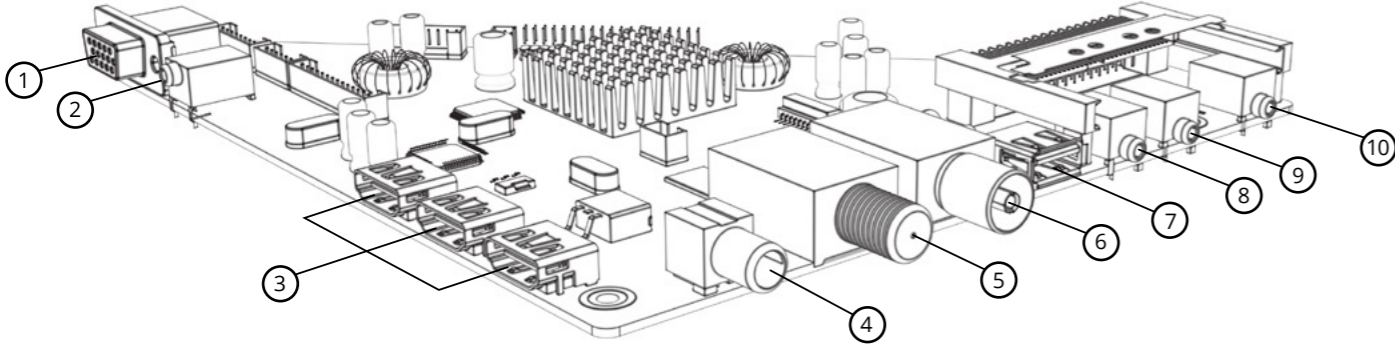

1. VGA
2. PC Audio
3. HDMI
4. SPDIF
5. DVBS/2
6. DVBT/2
7. USB
8. Headphones
9. Component
10. Mini AV

Control & Inputs	
3 x HDMI Inputs	
SCART CVBS / RGB	
PC Input with Audio	
Reverse Infra-Red Port	
Terrestrial Tuner (DVB-T / T2)	
Satellite Tuner (DVB-S / S2)	
IPTV Connectivity (Optional Extra)	
External Source Selection on TV	

Each Videotree television comes with our very own control system, designed & built right here in Britain.

Built in to every Videotree television is our very own control system - patented technology, designed and manufactured in the UK by our expert team of technicians.

Each control system comes with a range of inputs and feeds, making every Videotree television ideal for both the home and professional environments where multi-room and multi-channel functionality is key.