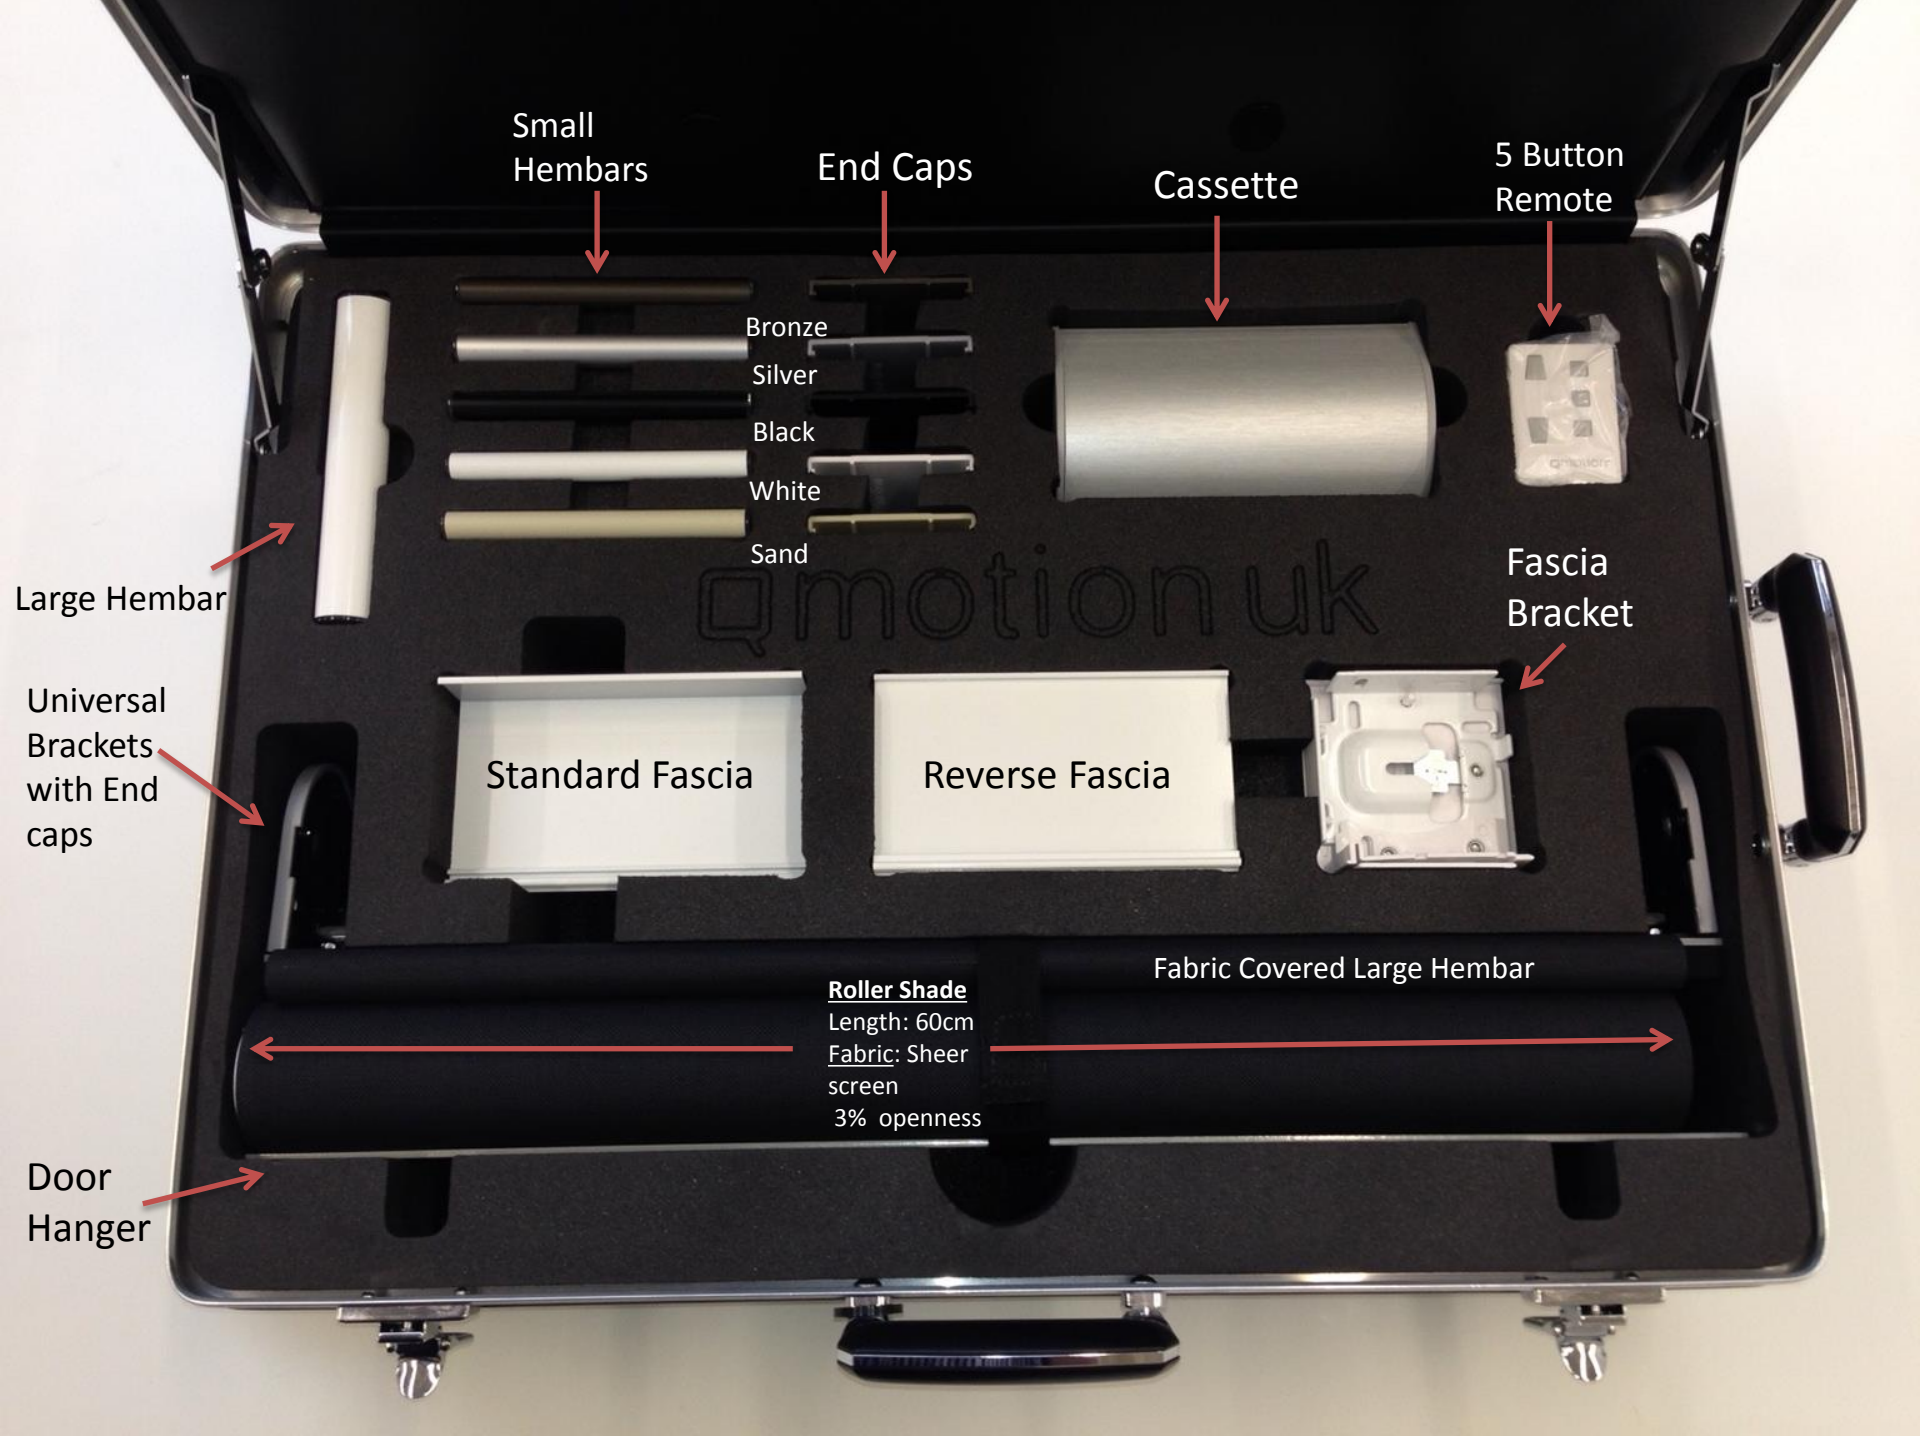

**Side Covers**  
Length: 7.5cm  
Width: 1.3cm  
Depth: 8.2cm

**Cassette**  
Length: 16.8cm  
Width: 9cm  
Depth: 8.4cm

**Remote**  
Length: 8.1cm  
Width: 4.9cm  
Depth: 2.5cm

**Bracket**  
Length: 9cm  
Width: 9.1cm  
Depth: 3.2cm

Length: 8.8cm  
Width: 15.4cm  
Depth: 3.8cm

Length: 8.8cm  
Width: 15.1cm  
Depth: 1cm

Depth: 8.7cm

4.2cm

53.1cm

7.6cm

62.6cm

17.5cm

Standard Fascia

Reverse Fascia

Fabric Covered Large Hembar

Roller Shade  
Length: 60cm  
Fabric: Sheer screen  
3% openness

Large Hembar

Universal Brackets with End caps

Door Hanger

Cut out for 1  
Qfabric Binder

Width: 42.8cm  
Length: 32.2cm  
Depth: 10.1cm

**Side**

**Back**