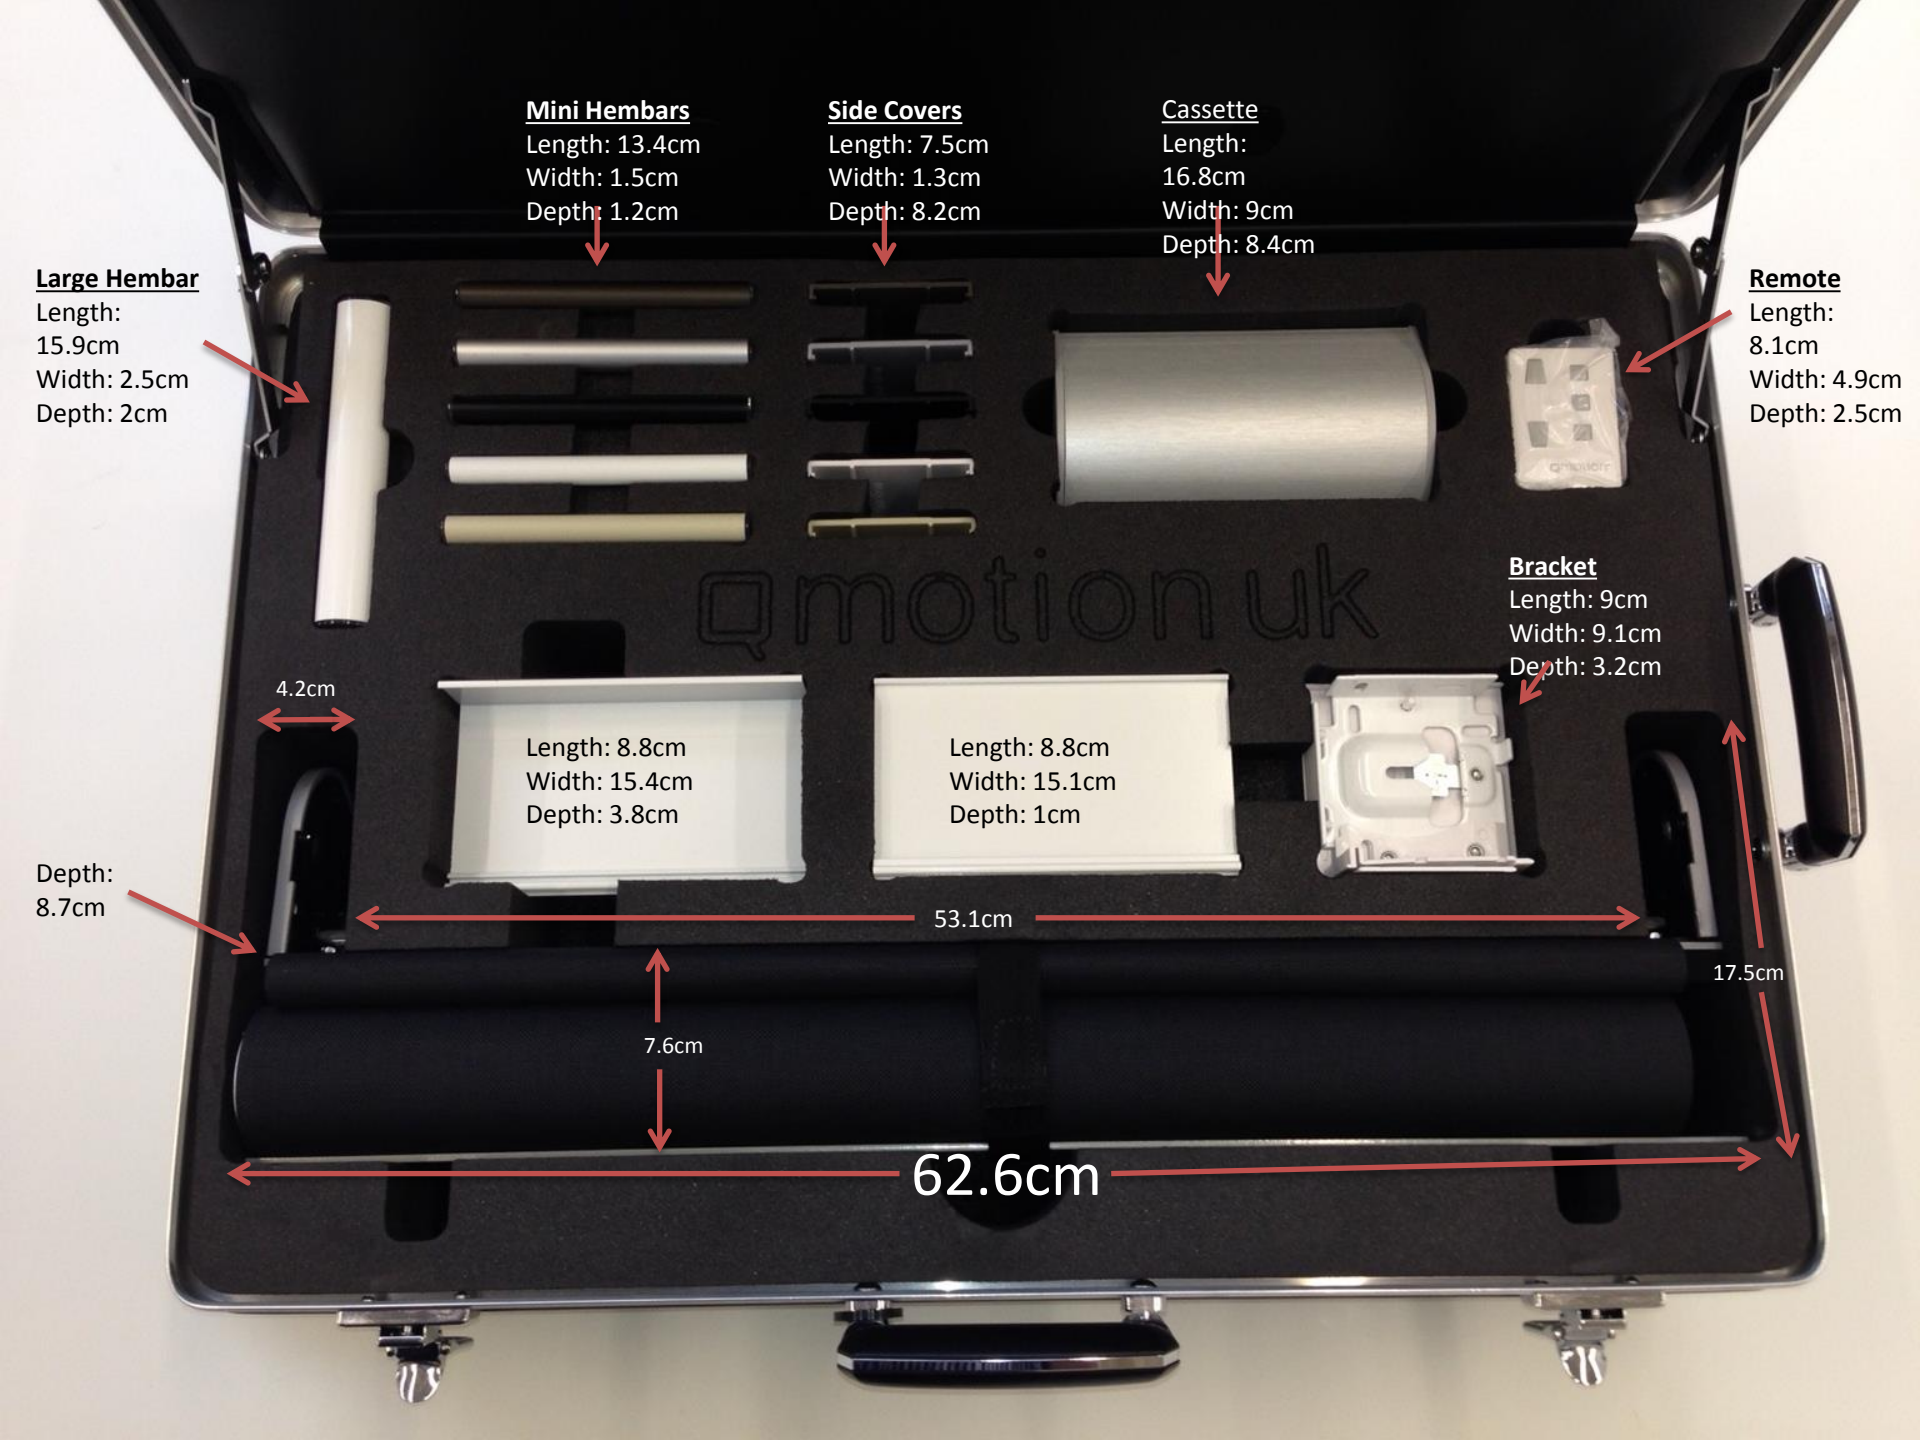

Large Hembar
Length: 15.9cm
Width: 2.5cm
Depth: 2cm

Mini Hembars
Length: 13.4cm
Width: 1.5cm
Depth: 1.2cm

Side Covers
Length: 7.5cm
Width: 1.3cm
Depth: 8.2cm

Cassette
Length: 16.8cm
Width: 9cm
Depth: 8.4cm

Remote
Length: 8.1cm
Width: 4.9cm
Depth: 2.5cm

Bracket
Length: 9cm
Width: 9.1cm
Depth: 3.2cm

Length: 8.8cm
Width: 15.4cm
Depth: 3.8cm

Length: 8.8cm
Width: 15.1cm
Depth: 1cm

Depth: 8.7cm

4.2cm

53.1cm

7.6cm

62.6cm

17.5cm

qmotion uk