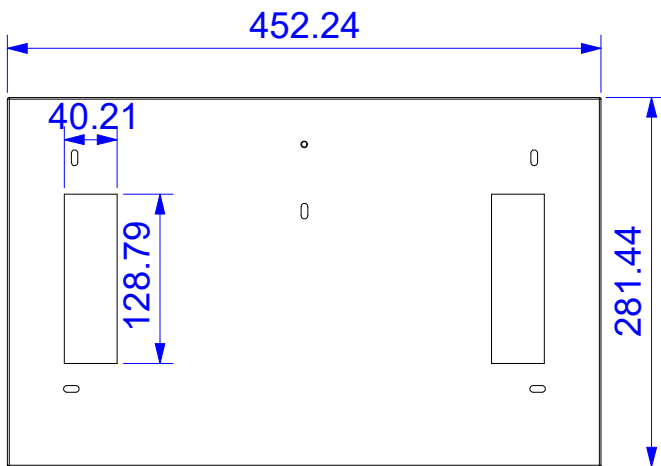

TOP

PERSPECTIVE

FRONT

SIDE

<b>IMPORTANT NOTICE</b>			
<small>                 This document is intended for internal use only. It contains confidential information and is not to be distributed outside the organization. If you have received this document in error, please notify the sender immediately.             </small>			
 <b>VIDEOTREE</b>			
<b>TITLE</b>	19 Lifestyle In Wall Back Box		
<b>REV</b>	General		
<b>DATE</b>	DNS	REV	▲
<b>DESIGNER</b>	Sanjiv	<b>CHECKED</b>	15/02/17
<b>No. SK</b>			