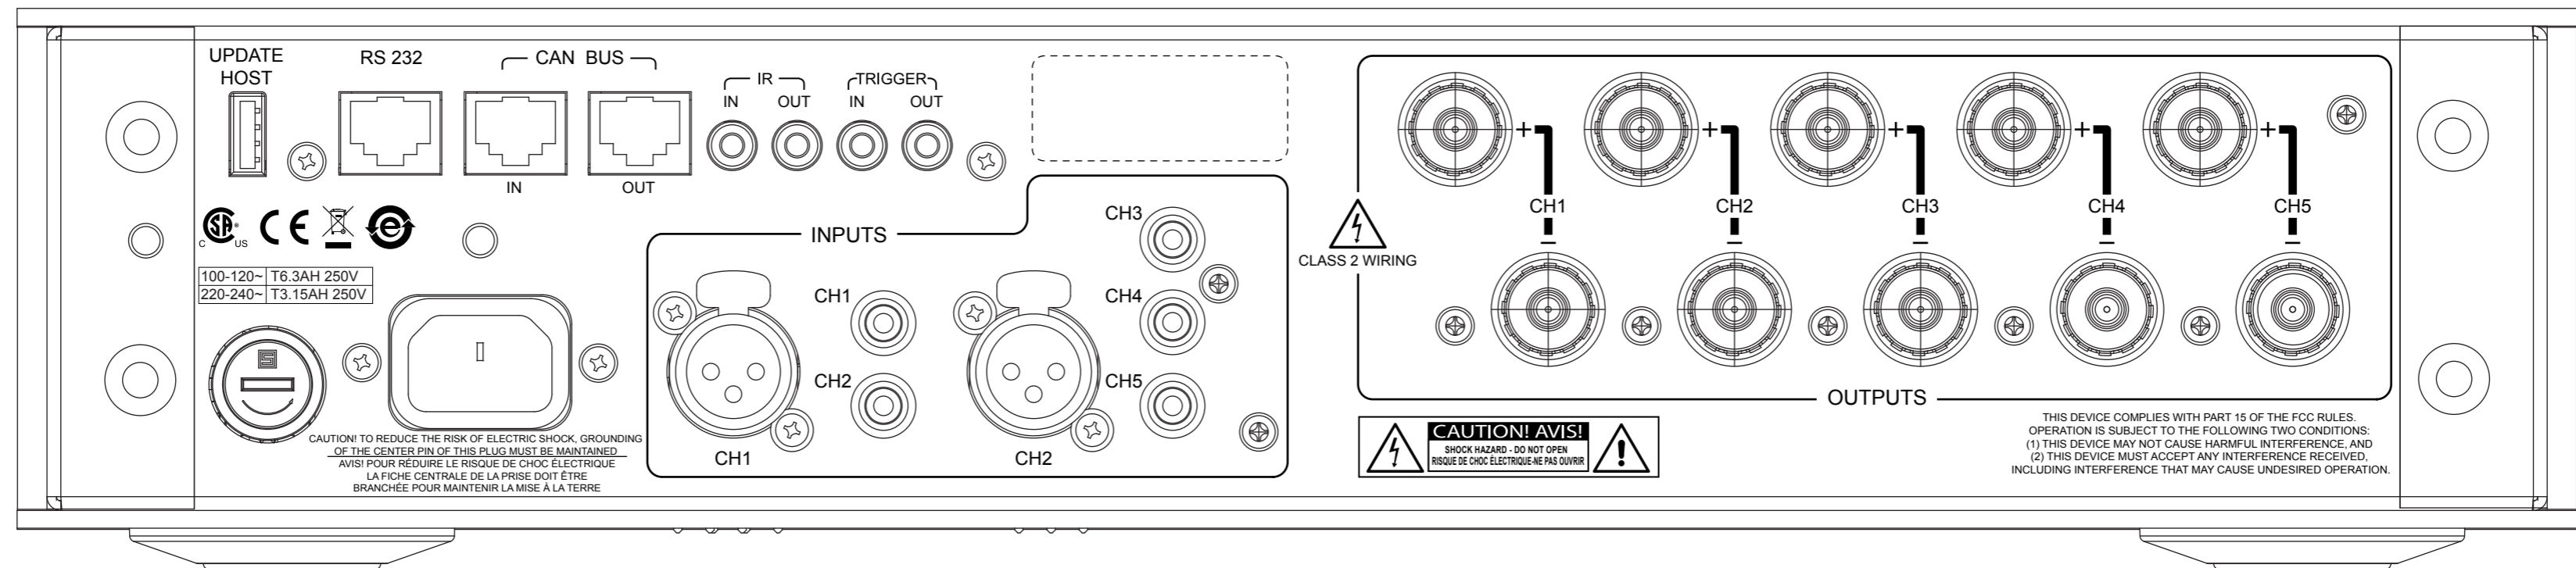

# SILKSCREEN

S8706R07 - SILKSCREEN FOR SIGMA-AMP5 BACKPLATE v1.7  
06-June-2014 WHITE INK ON BLACK PAINTED PANEL

Note: NO DIFFERENCE FROM R06 ONLY MECH