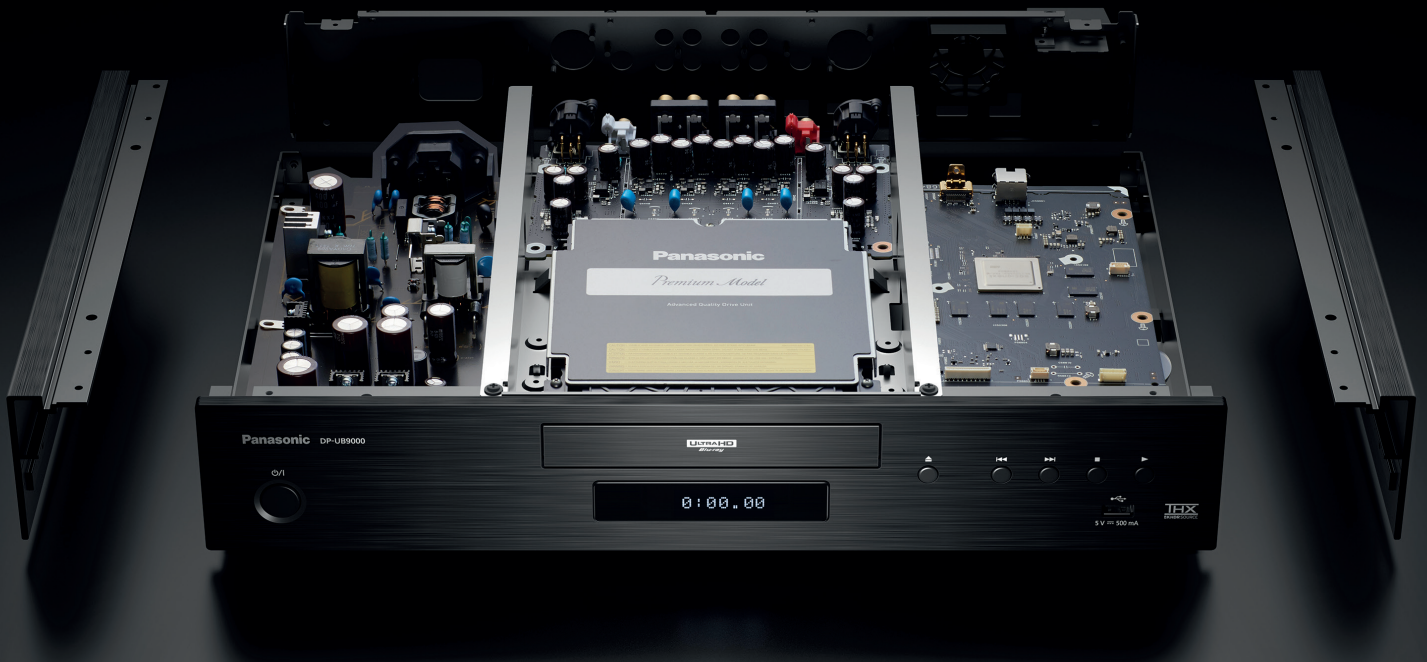

REFERENCE DESIGN

Thick aluminium treated with alumite is used for the front and side panels. This helps reduce vibration, by reducing chassis rigidity to support the highest quality sound. It provides the build quality demanded by a reference class model.