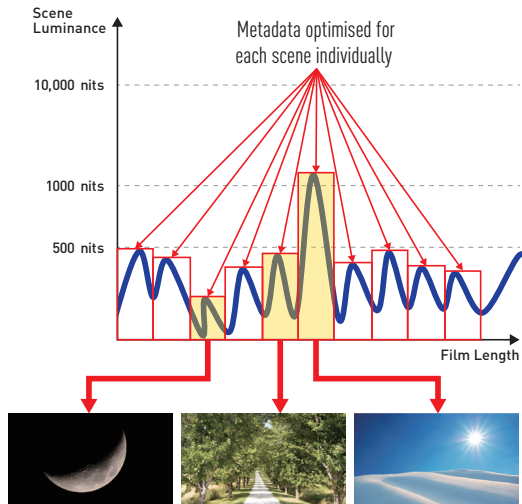

*THX and the THX logo are trademarks of THX Ltd.

MULTI HDR SUPPORT OVERVIEW

HDR10+ is a dynamic metadata platform for High Dynamic Range (HDR).

HDR10 | Static Metadata

With static metadata, one fixed tone mapping curve is applied across the whole film based on the scene with the highest luminance, meaning that some scenes may be displayed sub-optimally

HDR10+ | Dynamic Metadata

With HDR10+ dynamic metadata, the tone mapping curve is adjusted scene-by-scene to enable the most optimal visual reproduction for each scene

HDR10+ is a cutting-edge technology, building upon the benefits of compatible HDR televisions, which offers the best possible viewing experience for next generation displays. It provides unprecedented picture quality on all displays with brightness, colour, and contrast automatically optimized for each scene.

In previous iterations, static tone mapping applied a fixed enhancement across an entire piece of content. With HDR10+ dynamic tone mapping, every scene is individually enhanced to bring to life vibrant visuals and achieve unprecedented picture quality. This new enhanced visual experience will allow consumers to see pictures that match the intention of filmmakers. Furthermore, the ease of authoring video content will lead to much more HDR film and episodic content becoming available.