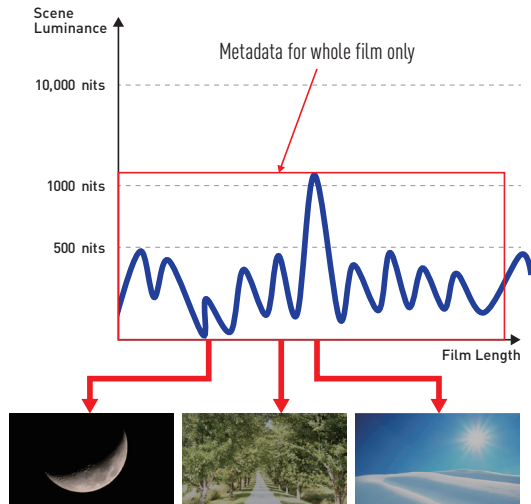

HDR OPTIMISER

HDR Content with Even Greater Realism - Our original image processing technology achieves HDR images with higher definition. Tone mapping is used to adjust the brightness level of the content. And even HDR images from ordinary HDR10 and TV footage, which do not support special new formats like HDR10+ and Dolby Vision, provide optimal playback.

*THX and the THX logo are trademarks of THX Ltd.

MULTI HDR SUPPORT OVERVIEW

HDR10+ is a dynamic metadata platform for High Dynamic Range (HDR).

HDR10 | Static Metadata

With static metadata, one fixed tone mapping curve is applied across the whole film based on the scene with the highest luminance, meaning that some scenes may be displayed sub-optimally

HDR10+ | Dynamic Metadata

With HDR10+ dynamic metadata, the tone mapping curve is adjusted scene-by-scene to enable the most optimal visual reproduction for each scene

HDR10+ is a cutting-edge technology, building upon the benefits of compatible HDR televisions, which offers the best possible viewing experience for next generation displays. It provides unprecedented picture quality on all displays with brightness, colour, and contrast automatically optimized for each scene.

In previous iterations, static tone mapping applied a fixed enhancement across an entire piece of content. With HDR10+ dynamic tone mapping, every scene is individually enhanced to bring to life vibrant visuals and achieve unprecedented picture quality. This new enhanced visual experience will allow consumers to see pictures that match the intention of filmmakers. Furthermore, the ease of authoring video content will lead to much more HDR film and episodic content becoming available.