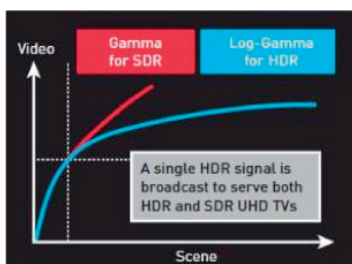

DOLBY VISION

Dolby Vision is an HDR format from Dolby Laboratories that can be optionally supported by Ultra HD Blu-ray discs and streaming video services. Dolby Vision uses similar dynamic metadata as HDR10+.

HDR10

The HDR format known as "HDR10" is the most widespread and easy-to-implement HDR format. Currently, all HDR Blu-ray discs are technically HDR10 discs.