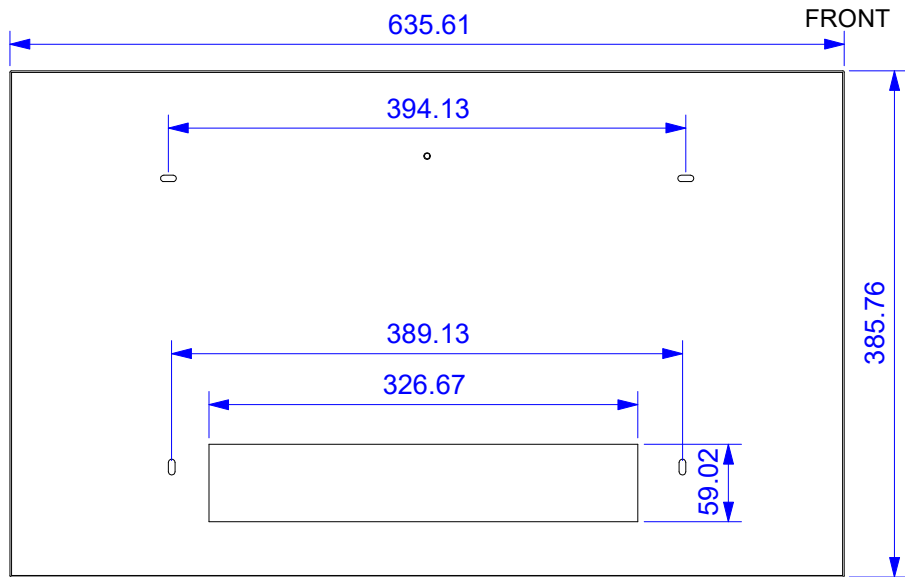

TOP

PERSPECTIVE

SIDE

<b>IMPORTANT NOTICE</b>			
<small>                 This document is a technical drawing of a product. It is not intended for use as a substitute for a physical inspection of the product. The dimensions and tolerances shown are for reference only. The manufacturer is not responsible for any errors or omissions in this document.             </small>			
			
<b>TITLE</b>	27 Lifestyle In Wall Back Box		
<b>DATE</b>	General		
<b>SCALE</b>	DWS	<b>REV</b>	▲
<b>DESIGNER</b>	Sanjiv	<b>CHECK</b>	15/02/17
<b>No. SK</b>			