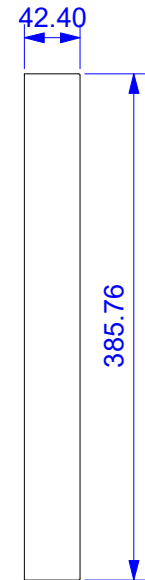

TOP

PERSPECTIVE

SIDE

<b>IMPORTANT NOTICE</b>			
<small>                 This document is a technical drawing of a product. It is not intended for use as a substitute for a physical inspection of the product. The dimensions and tolerances shown are for reference only. The manufacturer is not responsible for any errors or omissions in this document.             </small>			
			
<b>TITLE</b>	27 Lifestyle In Wall Back Box		
<b>DATE</b>	General		
<b>SCALE</b>	DWS	<b>REV</b>	▲
<b>DESIGNER</b>	Sanjiv	<b>CHECK</b>	15/02/17
<b>No. SK</b>			