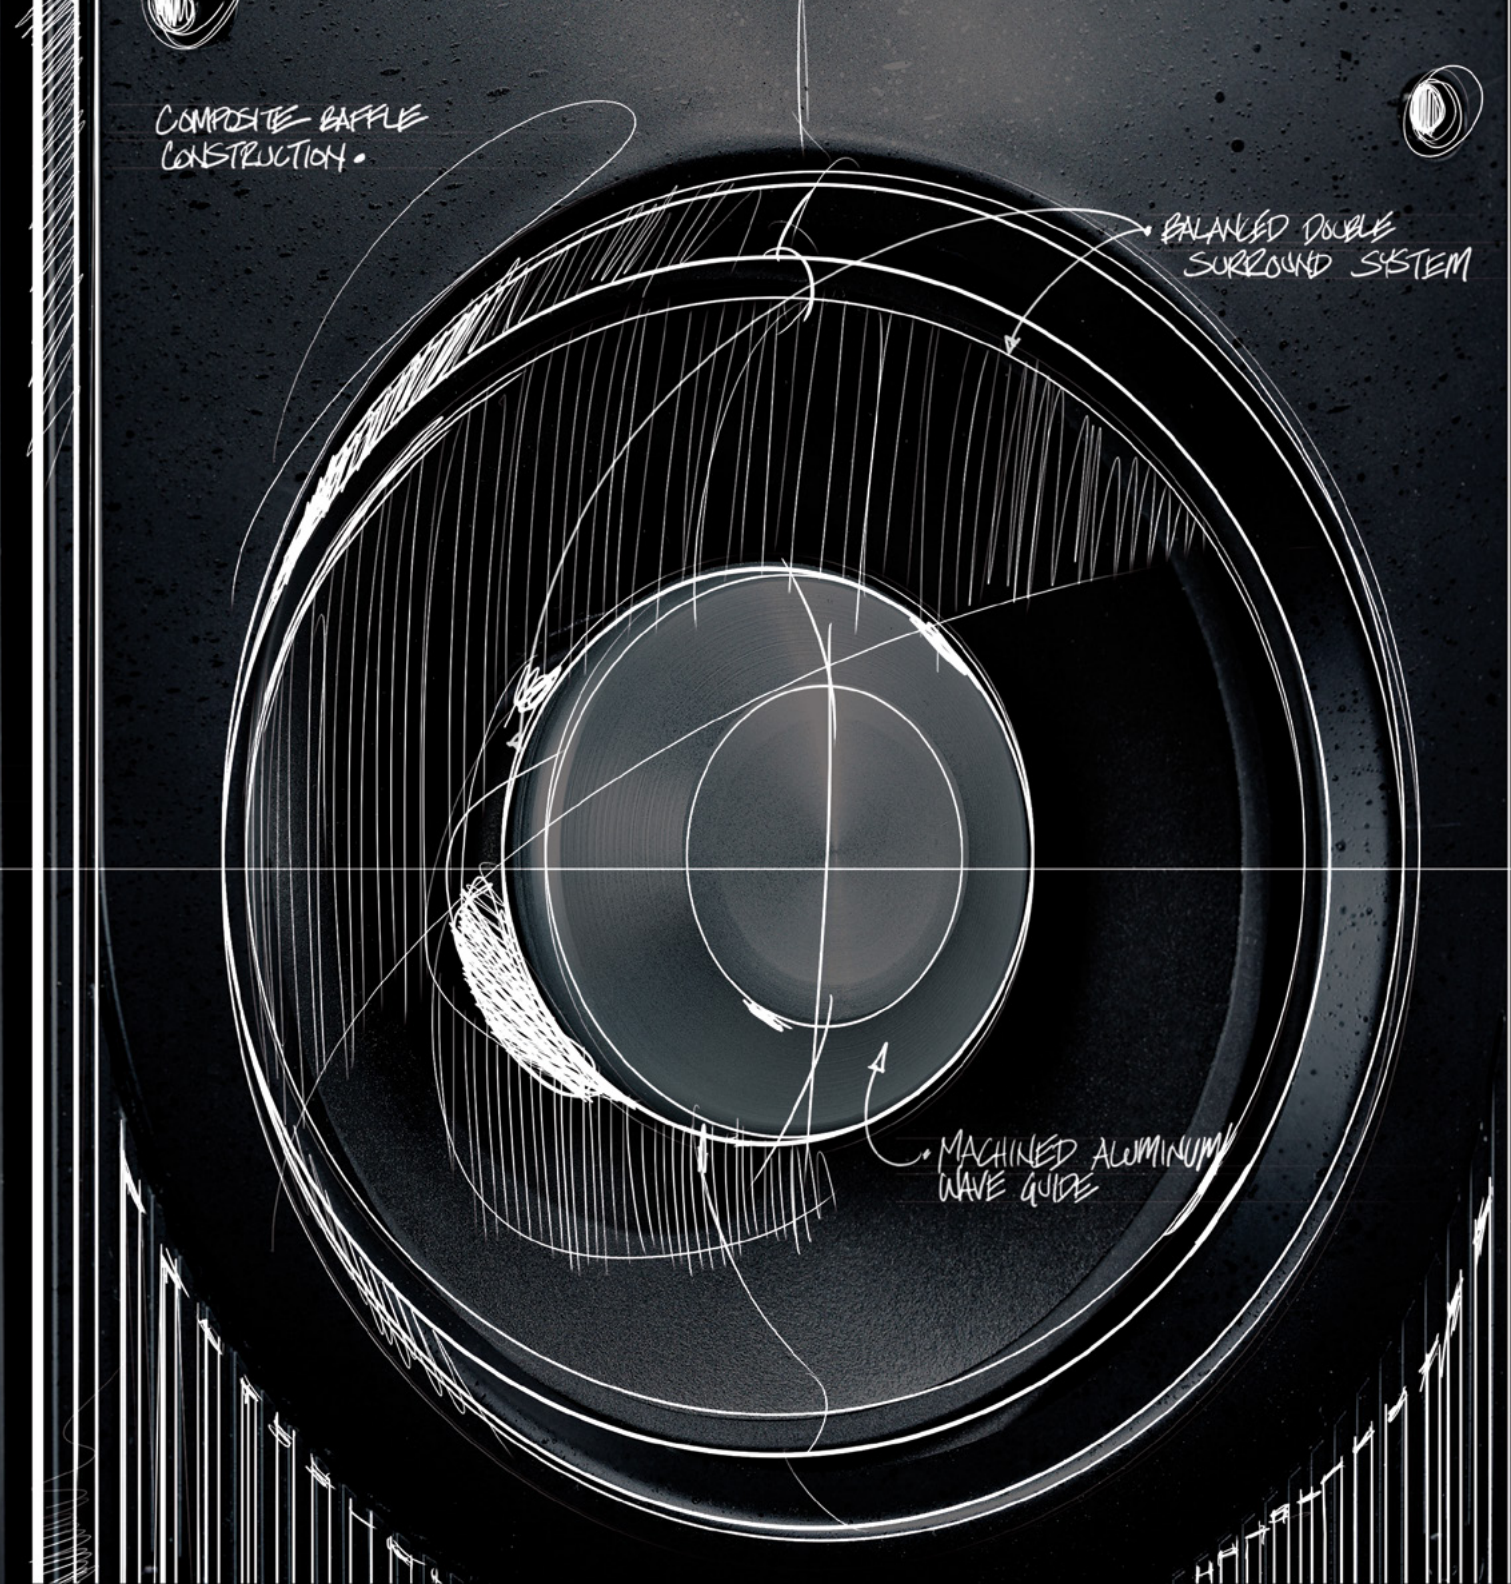

SUPREME, UNEQUALED AUDIO EXCELLENCE

The Mythos Series consists of slim, elegant speakers with aircraft grade Aluminum enclosures—all designed to match the styling of today's flat panel TVs. Available in space-saving on-wall, shelf-mount and floor-standing options for the ultimate in placement flexibility and ease, this series combines high tech cabinetry and drivers in a narrow form factor to produce a broad sound stage with precise imaging normally designated for ultra high-end speakers. As the zenith to the Mythos range, the Mythos SuperTower® gives you gut-thumping impact from its built-in SuperCube™ powered subwoofers for double the bass minus the clutter of having to add separate subs to your setup.

MYTHOS SERIES

Mythos ST-L

Floorstanding Loudspeaker With Built-In 1200 W Subwoofer and Remote Bass Control

- (1) 1" (25 mm) Magnesium dome tweeter
- (2) 5.25" (133 mm) 3rd gen. BDSS bass/mid drivers
- (1) 6" x 10" (152 mm x 254 mm) 2nd gen. subwoofer
- (2) 6" x 10" (152 mm x 254 mm) bass radiators
- Measures 51.5" H x 12.7" W x 14.2" D (1308 mm x 323 mm x 361 mm)
- Available in brushed black aluminum or graphite

Mythos STS

Floorstanding Tower Loudspeaker with Built-In Subwoofer and 300W Amplifier

- (1) 1" (25 mm) dome tweeter
- (2) 4.5" (114 mm) BDSS bass/mid drivers
- (1) 5" x 10" (127 mm x 254 mm) long-throw racetrack subwoofer
- (2) 5" x 10" (127 mm x 254 mm) bass radiators
- Measures 46" H (47.5" H w/ base) x 5.5" W x 8.5" D (1168 mm / 1207 mm w/ base x 140 mm x 216 mm)
- Granite base measures 10.5" W x 14" D (267 mm x 356 mm)