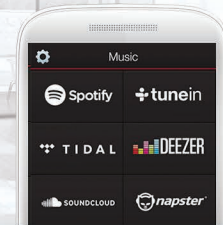

WIRELESS MULTI-ROOM SOUND SYSTEM

HEOS HomeCinema

**WIRELESS SOUNDBAR & SUB:
LESS WIRES. MORE DRAMA.**

Unleash dramatic sound from your favourite TV shows and movies. As TVs get thinner, so does their sound quality. HEOS HomeCinema delivers true wide range high fidelity audio, for maximum enjoyment of TV shows, movies and your favourite music tracks.

MULTI-ROOM

Every room deserves its own HEOS.

APPS & STREAMING SERVICES

Tap the App and start rockin'.

SOUND QUALITY

HEOS sound is a Denon legacy.

EASY SETUP

Setup in minutes. Listen forever.

PLUG IT IN

TAP THE APP

CONNECT TO
WIRELESS

LOVE THE
MUSIC

THE HEOS APP.

A SIMPLE, EASY TO USE INTERFACE

Stream from your favourite online music services, or listen to tracks directly from your phone, tablet or USB drives. With HEOS, you have all the options you need and all the access you want.

KEY FEATURES:

The HEOS HomeCinema unleashes dramatic sound from your favourite TV shows and movies. Enjoy streaming music from the cloud or local files using the intuitive HEOS app for iOS, Android™, and Kindle Fire™.