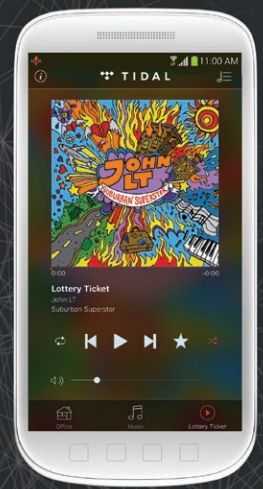

WIRELESS MULTI-ROOM SOUND SYSTEM

HEOS HomeCinema

**WIRELESS SOUNDBAR & SUB:
LESS WIRES. MORE DRAMA.**

Unleash dramatic sound from your favourite TV shows and movies. As TVs get thinner, so does their sound quality. HEOS HomeCinema delivers true wide range high fidelity audio, for maximum enjoyment of TV shows, movies and your favourite music tracks.

MULTI-ROOM

Every room deserves its own HEOS.

APPS & STREAMING SERVICES

Tap the App and start rockin'.

SOUND QUALITY

HEOS sound is a Denon legacy.

EASY SETUP

Setup in minutes. Listen forever.

PLUG IT IN

TAP THE APP

CONNECT TO
WIRELESS

LOVE THE
MUSIC

THE HEOS APP.

A SIMPLE, EASY TO USE INTERFACE

Stream from your favourite online music services, or listen to tracks directly from your phone, tablet or USB drives. With HEOS, you have all the options you need and all the access you want.

ROOMS: Name each HEOS player according to the room where it is located. Group rooms together to play the same song in party mode. Separate rooms to play a different song in each of them.

NOW PLAYING: Instantly control what is playing in every room, view cover art or check the queue for what is coming up next. Create and save playlists.