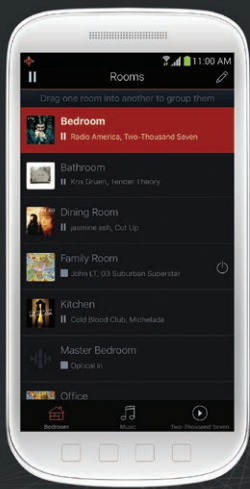

MULTI-ROOM

Every room deserves its own HEOS.

APPS & STREAMING SERVICES

Tap the App and start rockin'.

SOUND QUALITY

HEOS sound is a Denon legacy.

EASY SETUP

Setup in minutes. Listen forever.

PLUG IT IN

TAP THE APP

CONNECT TO
WIRELESS

LOVE THE
MUSIC

THE HEOS APP.

A SIMPLE, EASY TO USE INTERFACE

Stream from your favourite online music services, or listen to tracks directly from your phone, tablet or USB drives. With HEOS, you have all the options you need and all the access you want.

ROOMS: Name each HEOS player according to the room where it is located. Group rooms together to play the same song in party mode. Separate rooms to play a different song in each of them.

NOW PLAYING: Instantly control what is playing in every room, view cover art or check the queue for what is coming up next. Create and save playlists.

KEY FEATURES:

The HEOS HomeCinema unleashes dramatic sound from your favourite TV shows and movies. Enjoy streaming music from the cloud or local files using the intuitive HEOS app for iOS, Android™, and Kindle Fire™.